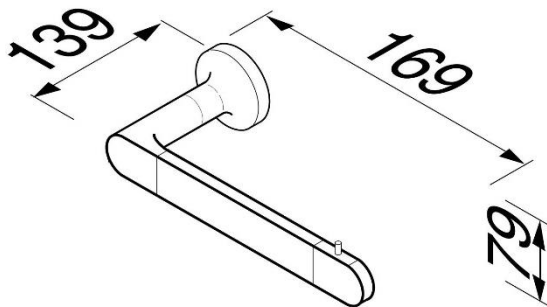

Brand : GEESA, Netherlands
Name : TONE Roll Holder
Item Code : 7309-02
Designer : Geesa
Color / Finish : Chrome
Dimensions : Overall (LxWxH in cm)
16.9 x 13.9 x 7.9cm

Product info:

- Material: Metal

Design awards