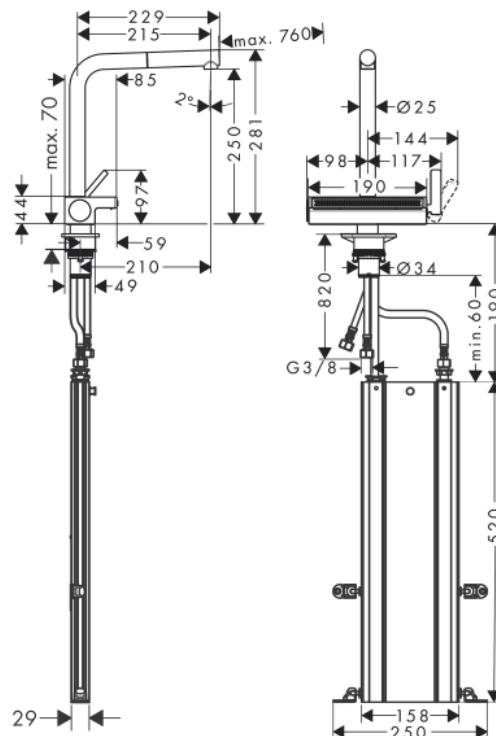

K U Y S E N
ENTERPRISES, INC.

hansgrohe

Brand : HANSGROHE, Germany
Name : AQUUNO SELECT M81 Sink mixer
Item Code : 73830.000

Designer :

Color / Finish: Chrome
Dimensions : Overall (LxWxH in cm)

Product info:

- consists of: single lever kitchen mixer, hose box, multifunctional strainer
- ComfortZone 250
- l-spout · swivel range adjustable in 3 steps 60°, 110° or 150°
- laminar spray, SatinFlow
- change between SatinFlow and pull-out spout at the touch of a button
- MagFit magnetic shower support
- maximum flow rate at 3 bar: 6 l/min
- ceramic cartridge
- connection type: G 3/8 connections
- integrated non-return valve
- sBox for quiet, smooth and protected hose guidance in the cabinet, under the countertop
- extension length up to 76 cm
- tap hole with \varnothing 35 mm required, recommendation: the middle of tap hole drilling should be max. 45 mm from the back side of the bowl

Add-ons:

- 2 x C406281 angle valve

Flushing of pipe must be done before fittings are installed. Failure to do so voids the warranty.

Follow cleaning instructions and avoid using any harmful chemicals.

All information is for reference only. Installation shall always be based on the specs provided with actual delivered items.