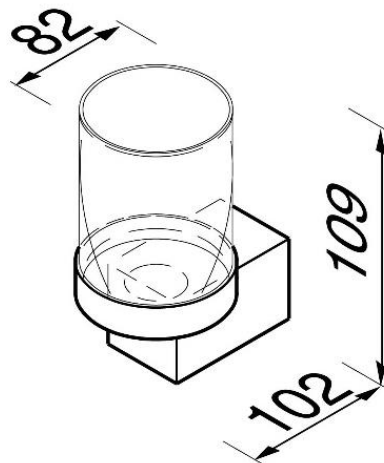

Brand : GEESA, Netherlands
Name : NEXX Glass Holder
Item Code : 7502-02
Designer : Geesa
Color / Finish : Chrome
Dimensions : Overall (LxWxH in cm)
8.2 x 10.2 x 10.9cm

Product info:

- Material: Metal

Flushing of pipe must be done before fittings are installed. Failure to do so voids the warranty.