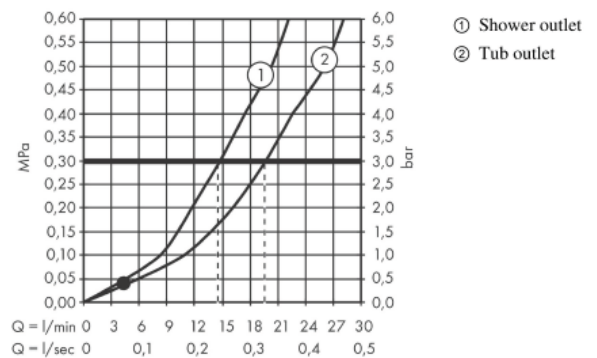

- Product info:
- 2 functions
 - projection 216 mm
 - connection type: s-shaped connections
 - centre distance: 150 ± 12 mm
 - spray type mixer: WaterfallStream
 - maximum flow rate at 3 bar: 19,4 l/min
 - flow rate for bath spout at 3 bar: 19,4 l/min
 - min. operating pressure: 1 bar
 - max. operating pressure: 10 bar
 - ceramic cartridge
 - temperature limitation adjustable
 - pressure diverter Select with automatic resetting
 - protected against backflow, according to DIN EN 1717
 - with silencer
 - suitable for continuous flow water heaters
 - connection dimension: DN15

Technology

Select

AirPower

Design awards

reddot winner 2021

Flushing of pipe must be done before fittings are installed. Failure to do so voids the warranty.
 Follow cleaning instructions and avoid using any harmful chemicals.
 All information is for reference only. Installation shall always be based on the specs provided with actual delivered items.
 For more info, visit www.kuysen.com