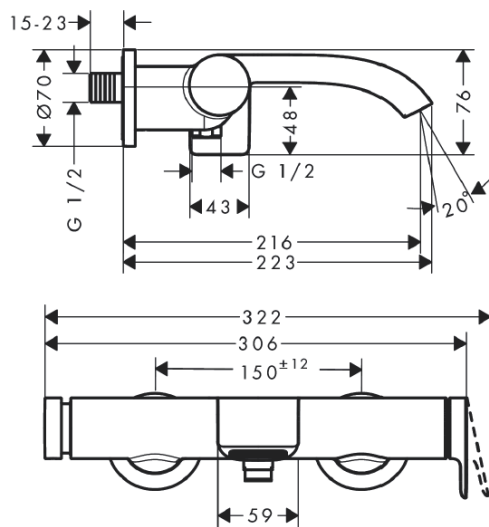

Brand : HANSGROHE, Germany
 Name : VIVENIS Single lever bath mixer for exposed installation
 Item Code : 75420.000
 Designer : Phoenix Design
 Color / Finish : Chrome
 Dimensions : Overall (LxWxH in cm)
 30.6 x 22.3 x 7.6cm

- Product info:
- 2 functions
 - projection 216 mm
 - connection type: s-shaped connections
 - centre distance: 150 ± 12 mm
 - spray type mixer: WaterfallStream
 - maximum flow rate at 3 bar: 19,4 l/min
 - flow rate for bath spout at 3 bar: 19,4 l/min
 - min. operating pressure: 1 bar
 - max. operating pressure: 10 bar
 - ceramic cartridge
 - temperature limitation adjustable
 - pressure diverter Select with automatic resetting
 - protected against backflow, according to DIN EN 1717
 - with silencer
 - suitable for continuous flow water heaters
 - connection dimension: DN15