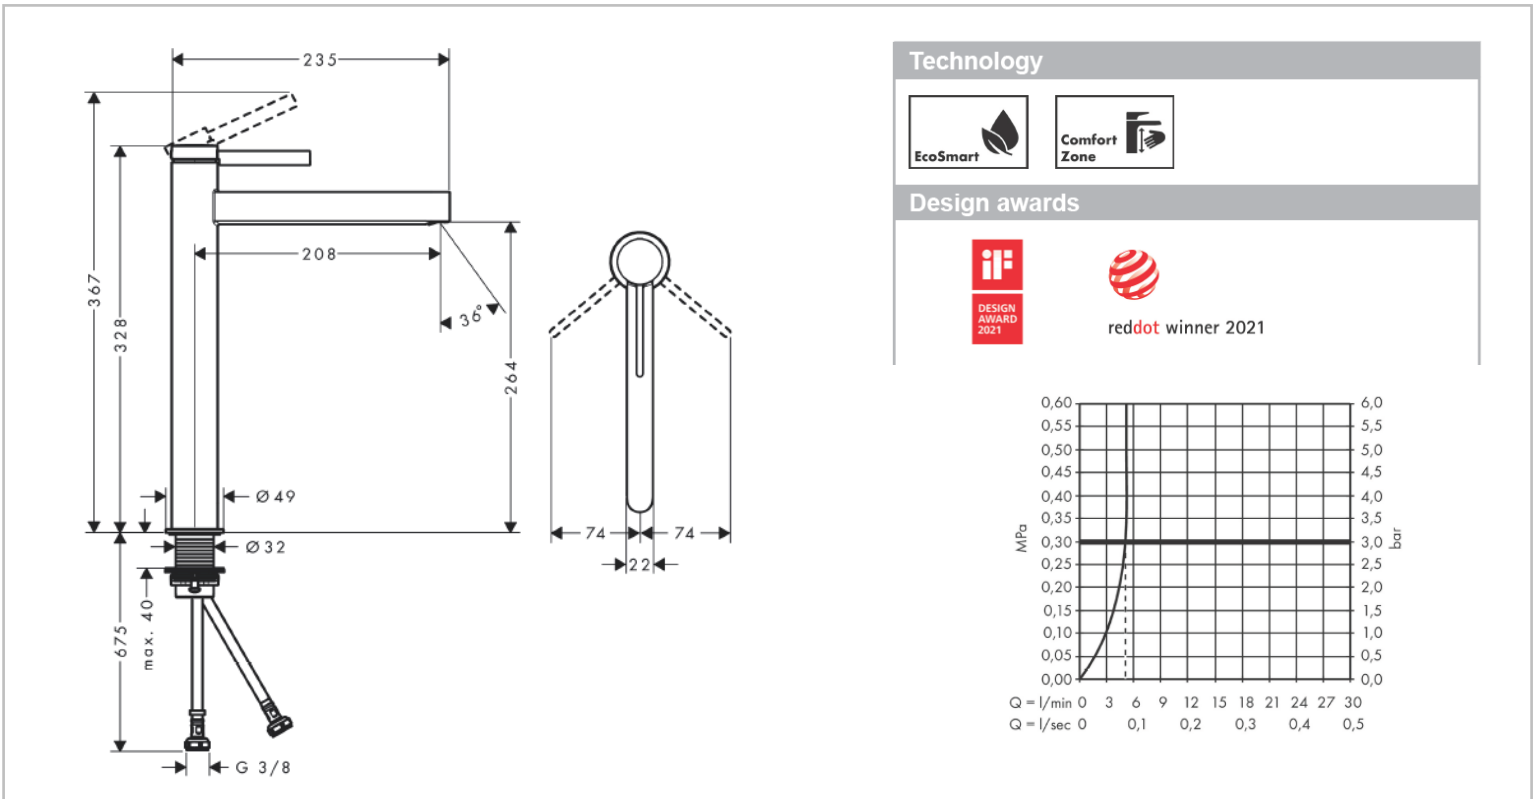

Brand : HANSGROHE, Germany
 Name : FINORIS Single Lever Basin Mixer 260 for washbowls
 Item Code : 76070.670
 Designer : Phoenix Design
 Color / Finish : Matt Black
 Dimensions : Overall (LxWxH in cm)
 23.5 x 2.2 x 32.8 cm

- Product info:
- consists of: single lever basin mixer, waste set
 - ComfortZone 260
 - projection: 208 mm
 - spray type: laminar spray
 - maximum flow rate at 3 bar: 5 l/min
 - ceramic cartridge
 - temperature limitation adjustable
 - suitable for continuous flow water heaters
 - push-open waste set G 1¼
 - material waste set: metal
 - connection type: G ¾ connections
 - connection dimension: DN15

- Add-ons :
- 2x angle valve 3/8"x 10mm (no nuts)
 - 1x basin waste trap 1¼"

Flushing of pipe must be done before fittings are installed. Failure to do so voids the warranty.
 Follow cleaning instructions and avoid using any harmful chemicals.
 All information is for reference only. Installation shall always be based on the specs provided with actual delivered items.
 For more info, visit www.kuysen.com