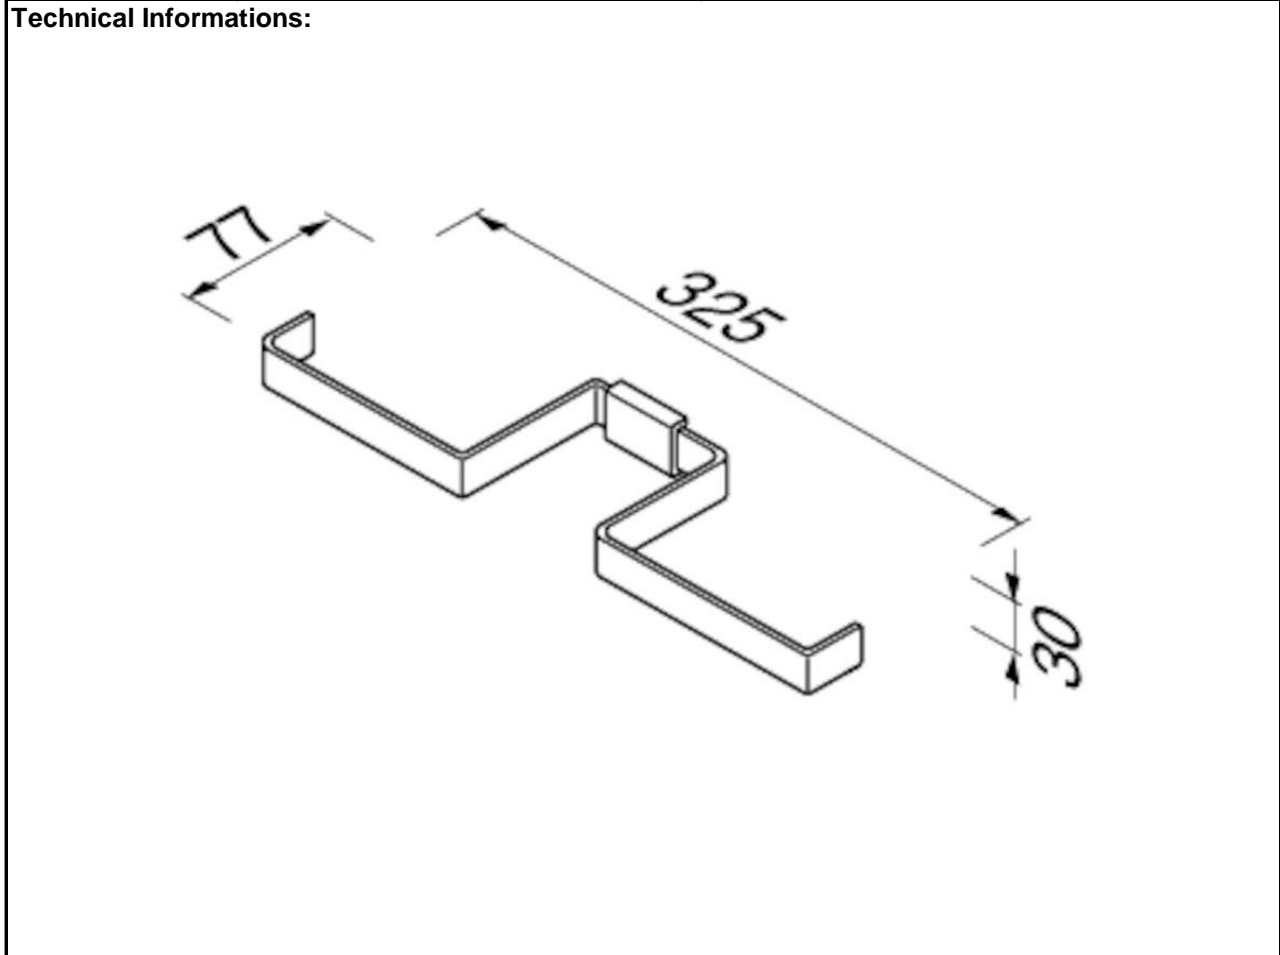

SPECIFICATION SHEET - bathroom accessories

BRAND:		Product Photo: 
ORIGIN:	Netherlands	
SERIES:	AIM	
PRODUCT DESCRIPTION:	Double roll holder	
MODEL No.	8418-02	
FINISH/COLOUR:	Chrome plated	
DIMENSIONS:	325mm x 77mm x 30mm	
OPTIONAL MATCHING PARTS:		