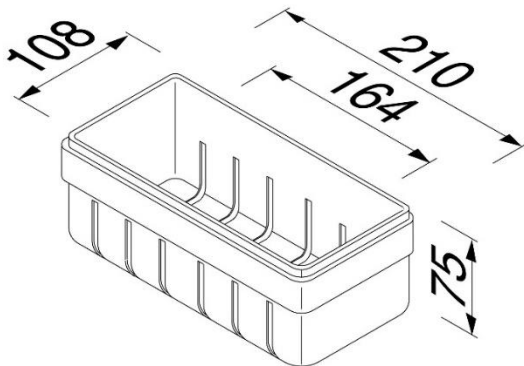

Design awards

Flushing of pipe must be done before fittings are installed. Failure to do so voids the warranty.

Follow cleaning instructions and avoid using any harmful chemicals.

All information is for reference only. Installation shall always be based on the specs provided with actual delivered items.

For more info, visit www.kuysen.com