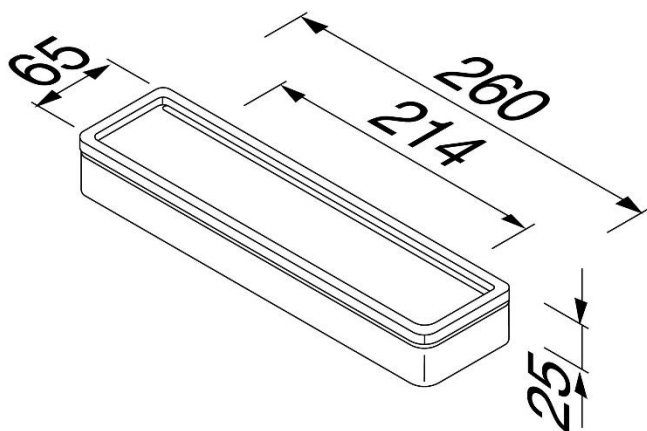

Brand : GEESA, Netherlands
Name : FRAME Narrow Shelf
Item Code : 8805-0206
Designer : Geesa
Color / Finish : Chrome / ABS Matt Black
Dimensions : Overall (LxWxH in cm)
26 x 6.5 x 2.5cm

Product info:

- Material: Metal / ABS