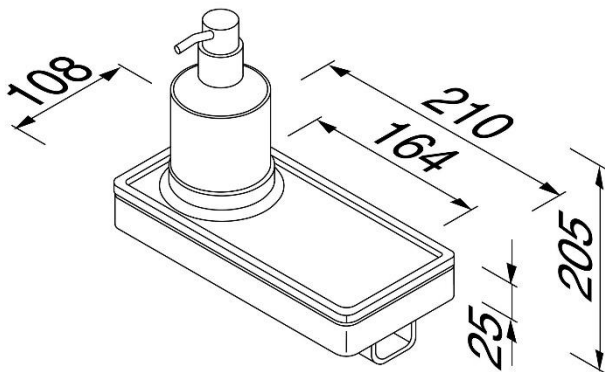

Design awards

Flushing of pipe must be done before fittings are installed. Failure to do so voids the warranty.

Follow cleaning instructions and avoid using any harmful chemicals.

All information is for reference only. Installation shall always be based on the specs provided with actual delivered items.

For more info, visit www.kuysen.com