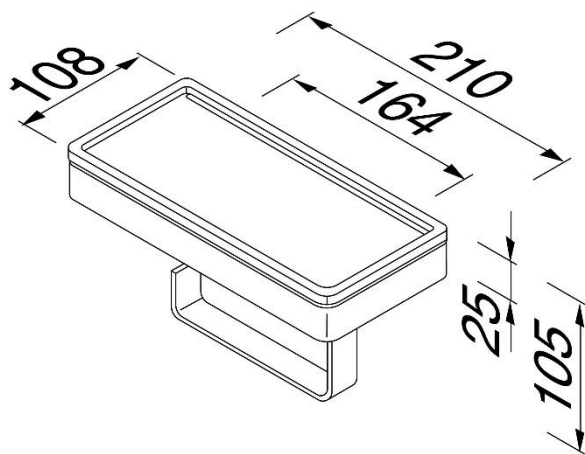

Brand : GEESA, Netherlands
Name : FRAME Roll Holder with Shelf
Item Code : 8824-0206
Designer : Geesa
Color / Finish : Chrome / ABS Matt Black
Dimensions : Overall (LxWxH in cm)
21 x 10.8 x 10.5cm

Product info:
• Material: Metal / ABS