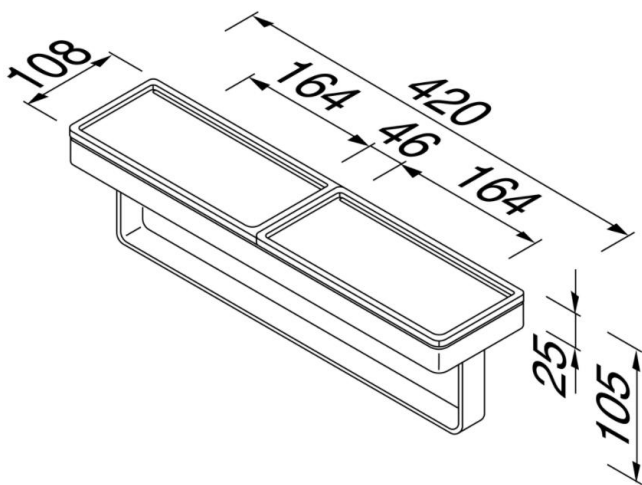

Design awards

Flushing of pipe must be done before fittings are installed. Failure to do so voids the warranty.
Follow cleaning instructions and avoid using any harmful chemicals.
All information is for reference only. Installation shall always be based on the specs provided with actual delivered items.
For more info, visit www.kuysen.com