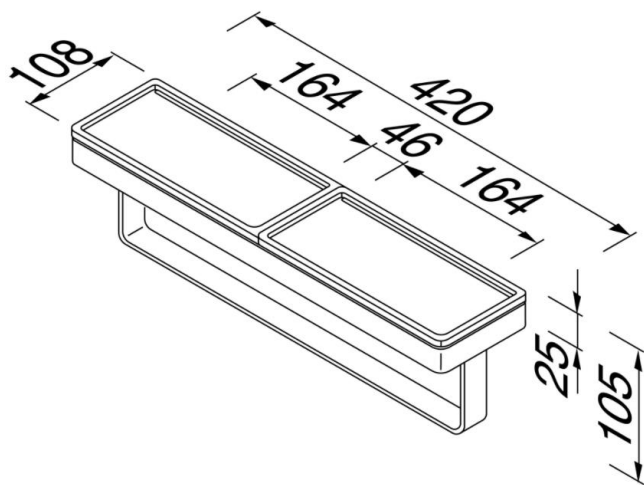

Brand : GEESA, Netherlands
 Name : FRAME Shelf with Towel Bar
 Item Code : 8853-0206
 Designer : Geesa
 Color / Finish : Chrome / ABS Matt Black
 Dimensions : Overall (LxWxH in cm)
 42 x 10.8 x 10.5cm

Product info:
 • Material: Metal / ABS

Design awards