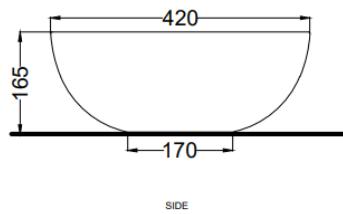

Flushing of pipe must be done before fittings are installed. Failure to do so voids the warranty.

Follow cleaning instructions and avoid using any harmful chemicals.

All information is for reference only. Installation shall always be based on the specs provided with actual delivered items.

For more info, visit www.kuysen.com