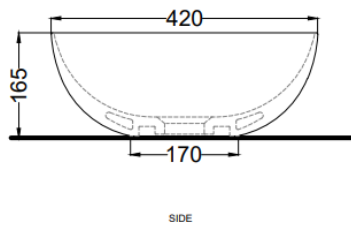

Flushing of pipe must be done before fittings are installed. Failure to do so voids the warranty.

Follow cleaning instructions and avoid using any harmful chemicals.

All information is for reference only. Installation shall always be based on the specs provided with actual delivered items.

For more info, visit www.kuysen.com