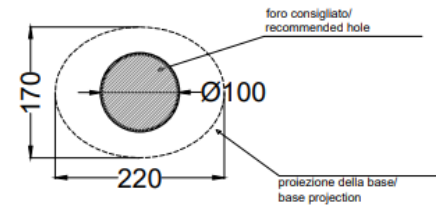

Flushing of pipe must be done before fittings are installed. Failure to do so voids the warranty.

Follow cleaning instructions and avoid using any harmful chemicals.

All information is for reference only. Installation shall always be based on the specs provided with actual delivered items.

For more info, visit www.kuysen.com