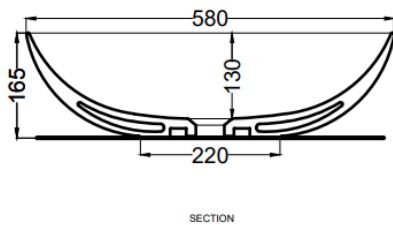

Flushing of pipe must be done before fittings are installed. Failure to do so voids the warranty.

Follow cleaning instructions and avoid using any harmful chemicals.

All information is for reference only. Installation shall always be based on the specs provided with actual delivered items.

For more info, visit www.kuysen.com