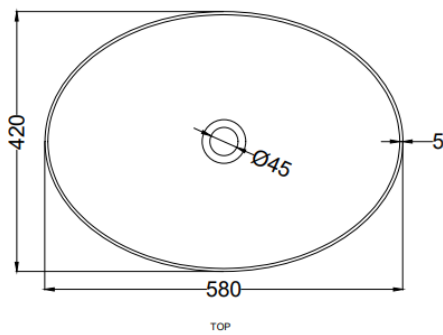

Flushing of pipe must be done before fittings are installed. Failure to do so voids the warranty.

Follow cleaning instructions and avoid using any harmful chemicals.

All information is for reference only. Installation shall always be based on the specs provided with actual delivered items.

For more info, visit www.kuysen.com