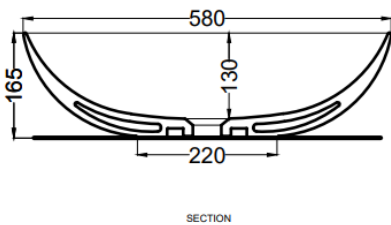

Brand : CIELO, Italy
 Name : SHUI COMFORT ECO Washbasin
 Item Code : BAECO58/LV
 Designer : Luca Cimarra
 Color / Finish: Lavagna (Black)
 Dimensions : Overall (LxWxH in cm)
 58 x 42 x 16.5

Product info:

- Without overflow
- Finished on all sides

Add-ons

- 1 x PIL01/LV pop-up waste
- 1 x p-trap

Flushing of pipe must be done before fittings are installed. Failure to do so voids the warranty.

Follow cleaning instructions and avoid using any harmful chemicals.