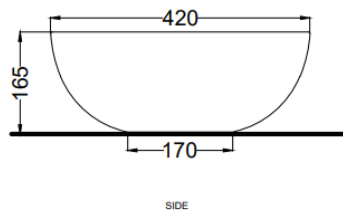

Flushing of pipe must be done before fittings are installed. Failure to do so voids the warranty.

Follow cleaning instructions and avoid using any harmful chemicals.

All information is for reference only. Installation shall always be based on the specs provided with actual delivered items.

For more info, visit www.kuysen.com