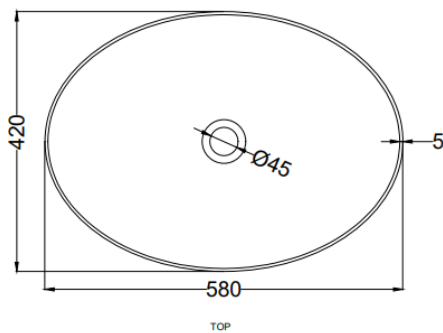

Flushing of pipe must be done before fittings are installed. Failure to do so voids the warranty.

Follow cleaning instructions and avoid using any harmful chemicals.

All information is for reference only. Installation shall always be based on the specs provided with actual delivered items.

For more info, visit www.kuysen.com