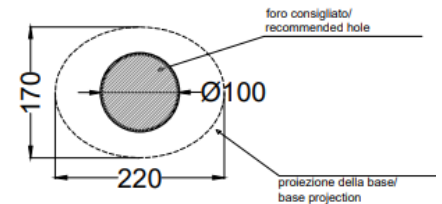

Flushing of pipe must be done before fittings are installed. Failure to do so voids the warranty.

Follow cleaning instructions and avoid using any harmful chemicals.

All information is for reference only. Installation shall always be based on the specs provided with actual delivered items.

For more info, visit www.kuysen.com