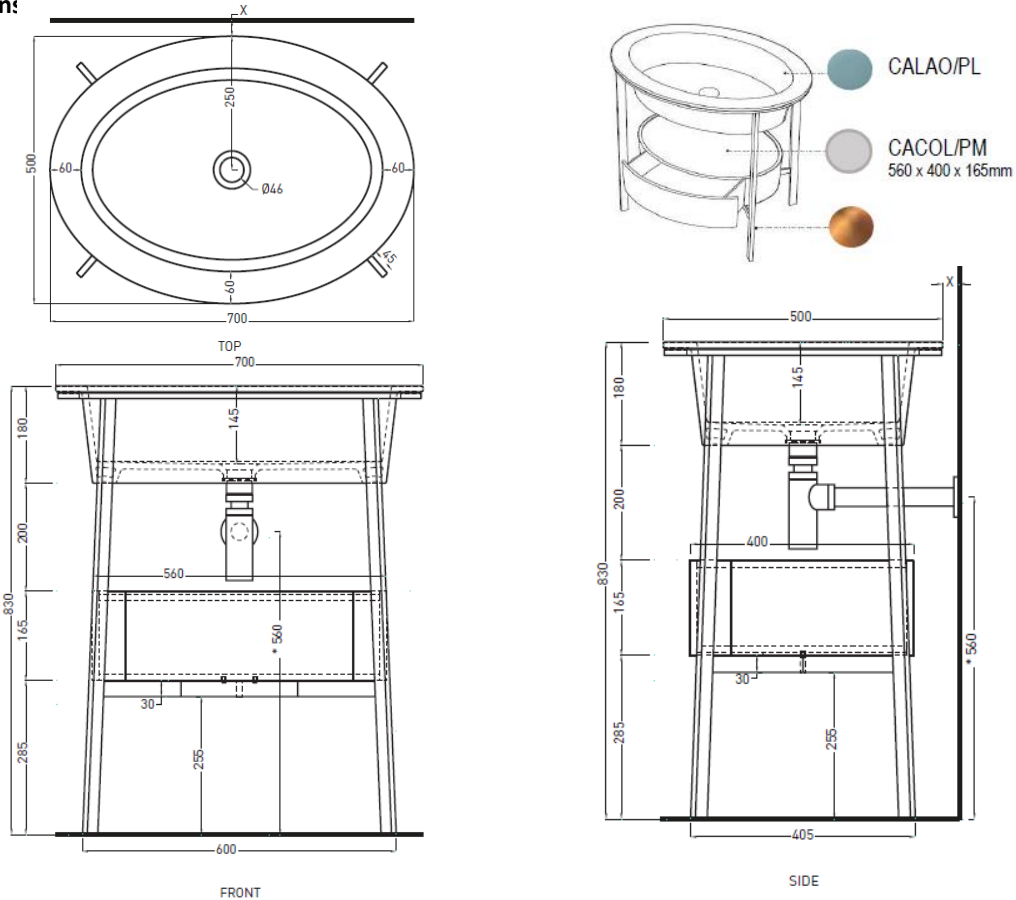

Technical Information:

REMINDER:	Do not use cleaners containing abrasive cleansers, ammonia, bleach, acids, waxes, alcohol, solvents or other products not recommended for chrome.
	All information is for reference only, installation shall always be based on the actual product delivered.