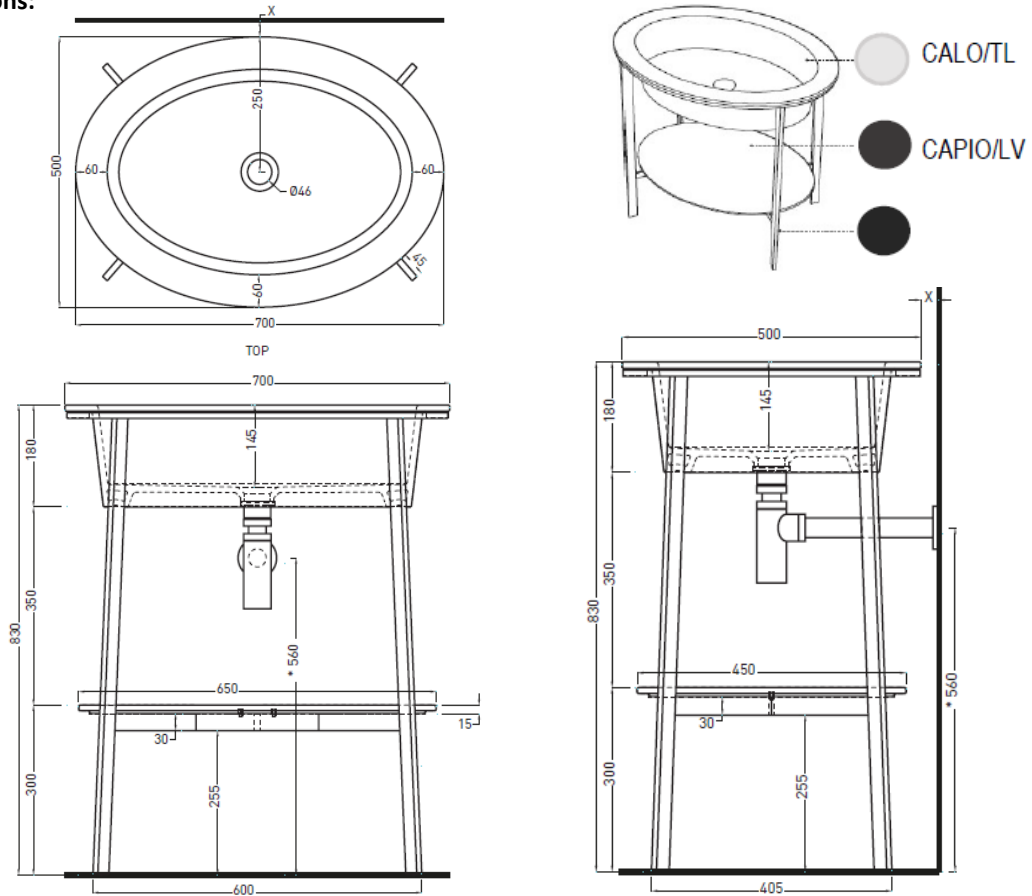

Technical Informations:

REMINDER: Do not use cleaners containing abrasive cleansers, ammonia, bleach, acids, waxes, alcohol, solvents or other products not recommended for chrome.
All information is for reference only, installation shall always be based on the actual product delivered.