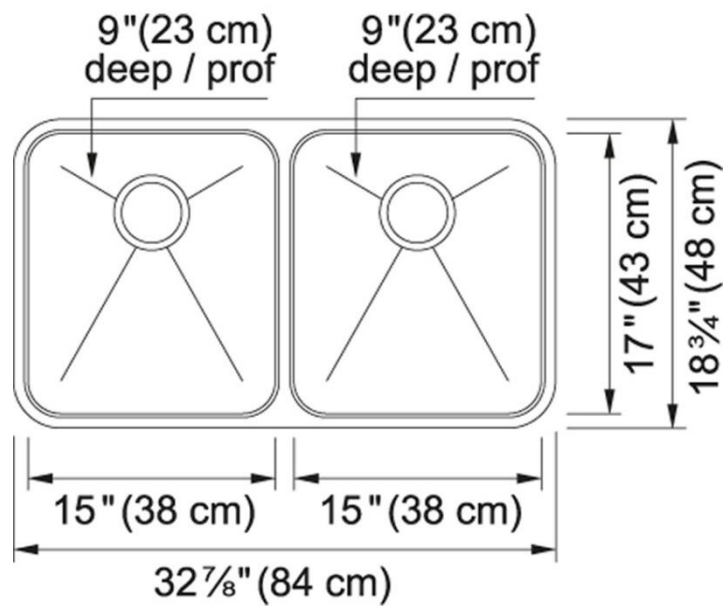

Brand : KINDRED, Canada  
 Name :  
 Item Code : KSD1UA/9  
 Designer :  
 Color / Finish: Stainless Steel  
 Dimensions : Overall (LxWxH in cm)  
 84 x 48 x 23cm

Product info:

- double bowl undermount sink
  - 18 gauge stainless steel
  - Bottom grids included
- Add-ons:
- 1 x double sink bottletrap