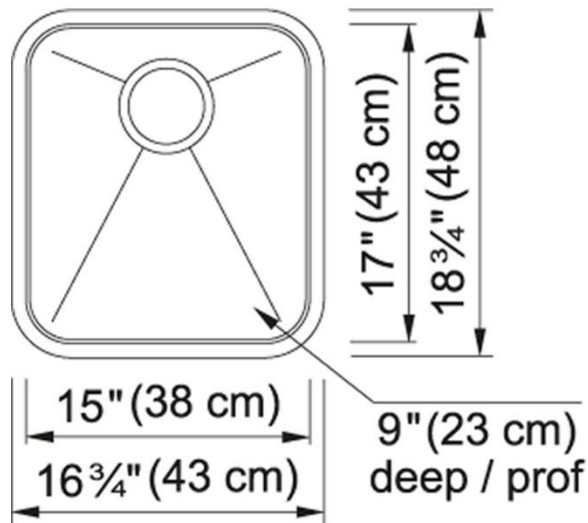

Flushing of pipe must be done before fittings are installed. Failure to do so voids the warranty.

Follow cleaning instructions and avoid using any harmful chemicals.

All information is for reference only. Installation shall always be based on the specs provided with actual delivered items.

For more info, visit www.kuysen.com