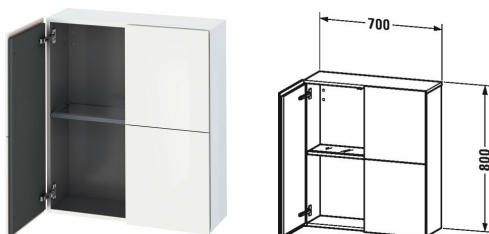

Semi-tall cabinet # LC1167

|< 700 mm >|

Semi-tall cabinet	Dimension	Weight	Order number
2 doors, 1 glass shelf with aluminium bracket			
Colors			
M07 Concrete Grey Matt Decor M09 Light Blue Matt Decor M11 Cashmere Oak M12 Brushed Oak M13 American Walnut (Real wood veneer) M16 Black Oak M18 White Matt M21 Walnut Dark Decor M22 White High Gloss (Decor) M30 Natural Oak M31 Pine Silver M35 Oak Terra M38 Dolomiti Grey High Gloss Lacquer M40 Black high gloss M43 Basalt Matt M47 Stone blue high gloss M49 Graphite Matt M51 Pine Terra M52 European Oak M53 Chestnut Dark M69 Brushed Walnut M71 Mediterranean Oak M72 Brushed Dark Oak M75 Linen M79 Natural Walnut M80 Graphit Super Matt M85 White High Gloss (Laquer) M86 Cappuccino M89 Flannel Grey High Gloss Lacquer M90 Flannel Grey Satin Matt Lacquer M91 Taupe Decor			
Variant			
700 x 243 mm			LC1167
Infobox			
Please keep 50 mm space to the wall, In case of extension to furniture a space of 50 mm is necessary			