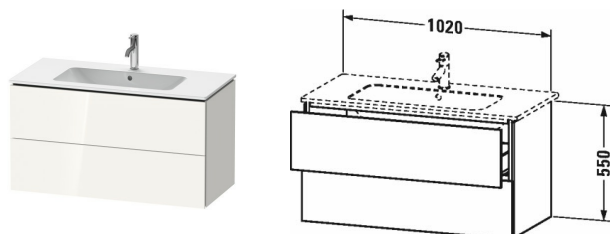

**Vanity unit wall-mounted # LC6242**

| &lt; 1020 mm &gt; |

Vanity unit wall-mounted	Dimension	Weight	Order number
2 drawers, upper drawer including cut-out for siphon and siphon cover, for ME by Starck # 233610			
<b>Colors</b>			
M07 Concrete Grey Matt Decor M09 Light Blue Matt Decor M11 Cashmere Oak M12 Brushed Oak M13 American Walnut (Real wood veneer) M16 Black Oak M18 White Matt M21 Walnut Dark Decor M22 White High Gloss (Decor) M30 Natural Oak M31 Pine Silver M35 Oak Terra M38 Dolomiti Grey High Gloss Lacquer M40 Black high gloss M43 Basalt Matt M47 Stone blue high gloss M49 Graphite Matt M51 Pine Terra M52 European Oak M53 Chestnut Dark M69 Brushed Walnut M71 Mediterranean Oak M72 Brushed Dark Oak M75 Linen M79 Natural Walnut M80 Graphit Super Matt M85 White High Gloss (Laquer) M86 Cappuccino M89 Flannel Grey High Gloss Lacquer M90 Flannel Grey Satin Matt Lacquer M91 Taupe Decor			
<b>Variant</b>			
	1020 x 481 mm		LC6242
<b>Infobox</b>			
# LC 6240, LC 6241 and LC 6242 available from stock: 18- White Matt, 13- American Walnut, 22- White High Gloss, 69- Brushed Walnut, 72- Brushed Dark Oak, Space saving siphon # 005076 is recommended, Interior modules can not be retrofitted and are factory installed., Required specification for ordering:,- interior system yes / no, - walnut 77 or maple 78			
<b>Accessory</b>			
Additional modules Interior system in solid wood, for cabinet widths 1020 mm	1020 mm		UV9822
<b>Suitable products</b>			
Space saving waste 31,75mm, 1 1/4" mm	1 1/4" mm		005076
Washbasin, furniture washbasin with overflow, with tap platform, fixings included, fixings included, wall-mounted, cUPC® listed*, 1030 x 490 mm	1030 x 490 mm		233610

All drawings contain the necessary measurements which are subject to standard tolerances. Exact measurements, in particular for customised installation scenarios, can only be taken from the finished ceramic piece.