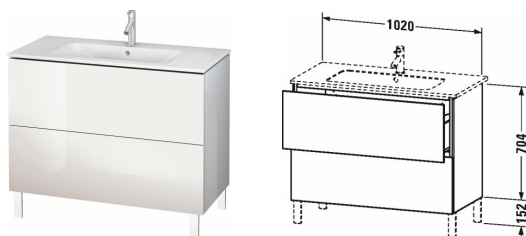

Vanity unit floor-standing # LC6627

| < 1020 mm > |

Vanity unit floor-standing	Dimension	Weight	Order number
2 pull-out compartments, upper pull-out compartment including cut-out for siphon and siphon cover, for ME by Starck # 233610			
Colors			
M11 Cashmere Oak M12 Brushed Oak M13 American Walnut (Real wood veneer) M18 White Matt M22 White High Gloss (Decor) M31 Pine Silver M38 Dolomiti Grey High Gloss Lacquer M40 Black high gloss M43 Basalt Matt M47 Stone blue high gloss M49 Graphite Matt M51 Pine Terra M52 European Oak M53 Chestnut Dark M69 Brushed Walnut M71 Mediterranean Oak M72 Brushed Dark Oak M79 Natural Walnut M85 White High Gloss (Laquer) M86 Cappuccino M89 Flannel Grey High Gloss Lacquer M90 Flannel Grey Satin Matt Lacquer M91 Taupe Decor			
Variant			
	1020 x 481 mm		LC6627
Infobox			
# LC 6625, LC 6626 and LC 6627 available from stock: 18- White Matt, 22- White High Gloss, 69- Brushed Walnut, 72- Brushed Dark Oak, Space saving siphon # 005076 is recommended, Interior modules can not be retrofitted and are factory installed., Legs # UV 9991, UV 9992 or # UV 9993, UV 9994 are mandatory for installation and required to be ordered as a separate line item, Floorstanding vanities require wall fixation as per installation instructions, Legs # UV 9991, UV 9992 are recommended, Legs # UV 9993, UV 9994 are recommended, Legs not included, please order separately, Required specification for ordering:., - interior system yes / no, - walnut 77 or maple 78			
Accessory			
Additional modules Interior system in solid wood, for cabinet widths 1020 mm	1020 mm		UV9822
Suitable products			
Plinth leg Aluminium matt, 2 pieces, 152 x 44 x 10 mm	152 x 44 x 10 mm		UV9991
Plinth leg Aluminium matt, 4 pieces, 152 x 44 x 10 mm	152 x 44 x 10 mm		UV9992
Plinth leg Chrome, 2 pieces, 152 x 44 x 10 mm	152 x 44 x 10 mm		UV9993
Plinth leg Chrome, 4 pieces, 152 x 44 x 10 mm	152 x 44 x 10 mm		UV9994
Space saving waste 31,75mm, 1 1/4" mm	1 1/4" mm		005076