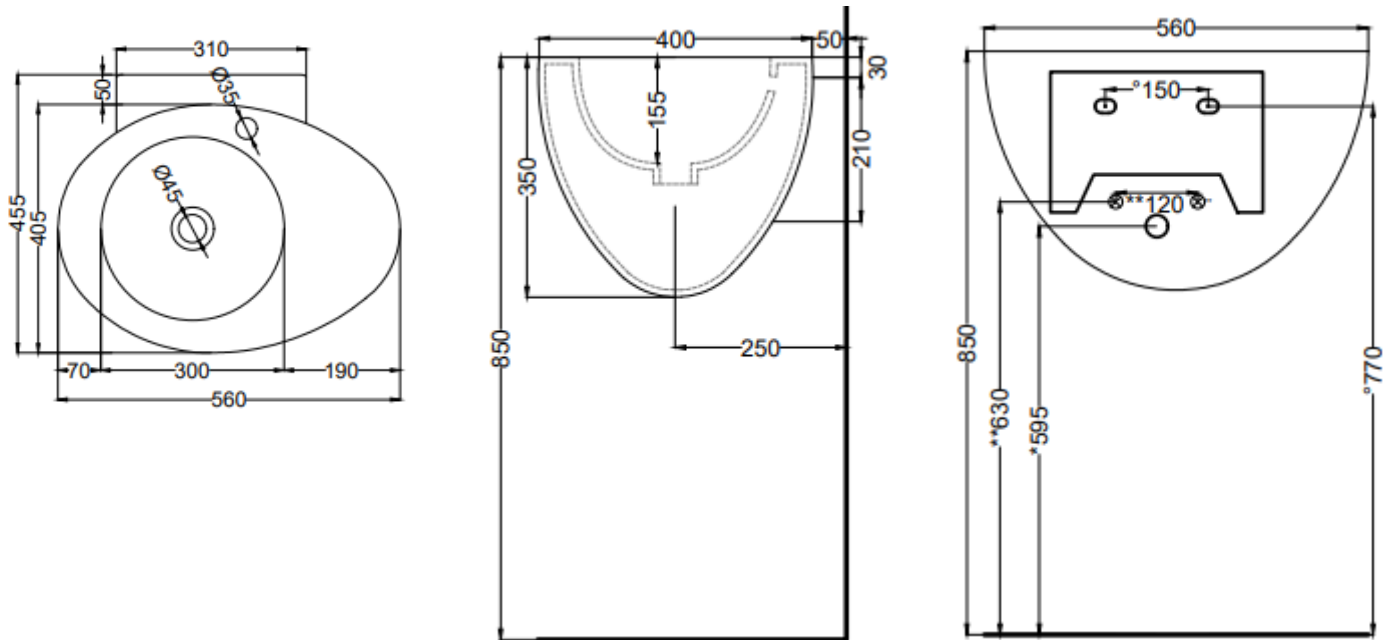

Brand : CIELO, Italy  
 Name : LE GIARE Wall Hung Basin  
 Item Code : LGLS56/ST  
 Designer : Claudio Silvestrin  
 Color / Finish: Stone  
 Dimensions : Overall (LxWxH in cm)  
 40.5 x 56 x 35cm

Product info:

- Wall-hung washbasin
- without overflow
- available in different finishes

Add-ons:

- 1 x PIL02/ST click clack drain
- 1 x SIFR siphon

Flushing of pipe must be done before fittings are installed. Failure to do so voids the warranty.