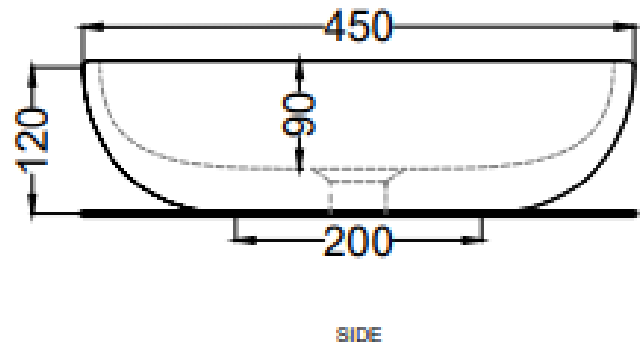

Flushing of pipe must be done before fittings are installed. Failure to do so voids the warranty.

Follow cleaning instructions and avoid using any harmful chemicals.

All information is for reference only. Installation shall always be based on the specs provided with actual delivered items.

For more info, visit www.kuysen.com