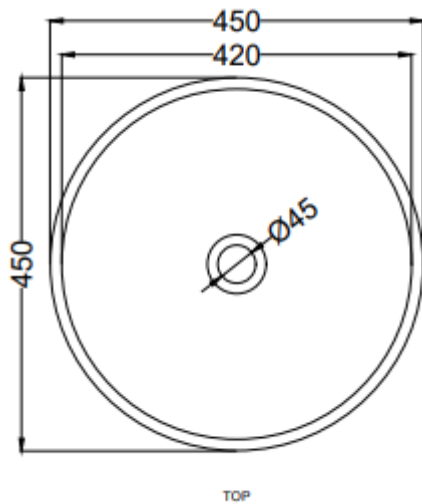

Flushing of pipe must be done before fittings are installed. Failure to do so voids the warranty.

Follow cleaning instructions and avoid using any harmful chemicals.

All information is for reference only. Installation shall always be based on the specs provided with actual delivered items.

For more info, visit www.kuysen.com