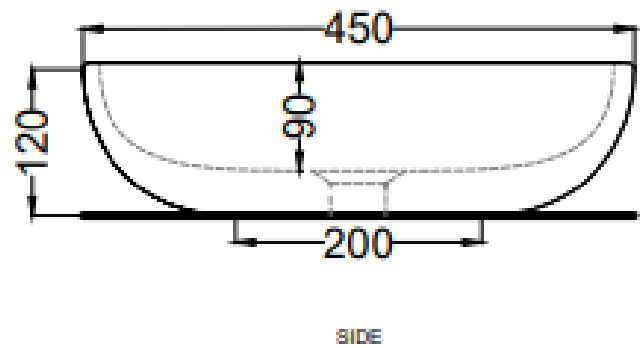

Flushing of pipe must be done before fittings are installed. Failure to do so voids the warranty.

Follow cleaning instructions and avoid using any harmful chemicals.

All information is for reference only. Installation shall always be based on the specs provided with actual delivered items.

For more info, visit www.kuysen.com