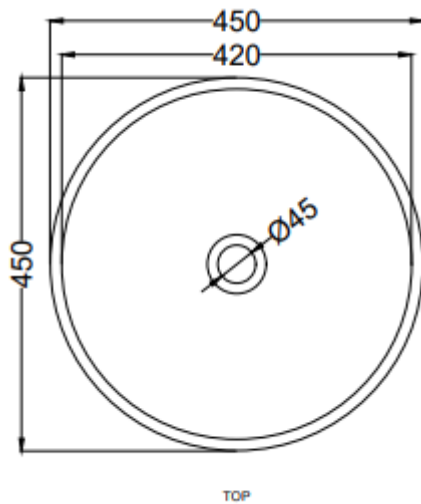

Flushing of pipe must be done before fittings are installed. Failure to do so voids the warranty.

Follow cleaning instructions and avoid using any harmful chemicals.

All information is for reference only. Installation shall always be based on the specs provided with actual delivered items.

For more info, visit www.kuysen.com