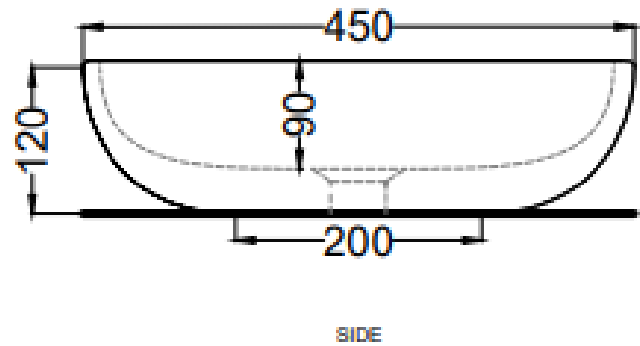

Flushing of pipe must be done before fittings are installed. Failure to do so voids the warranty.

Follow cleaning instructions and avoid using any harmful chemicals.

All information is for reference only. Installation shall always be based on the specs provided with actual delivered items.

For more info, visit www.kuysen.com