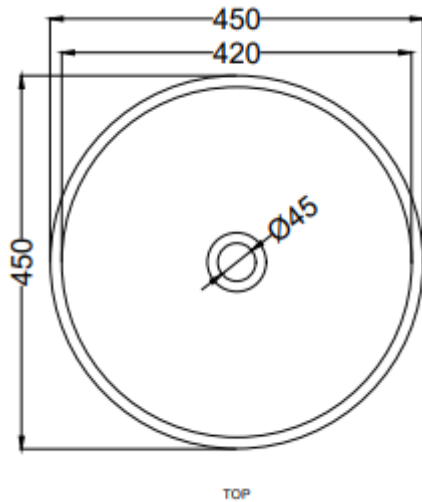

Flushing of pipe must be done before fittings are installed. Failure to do so voids the warranty.

Follow cleaning instructions and avoid using any harmful chemicals.

All information is for reference only. Installation shall always be based on the specs provided with actual delivered items.

For more info, visit www.kuysen.com