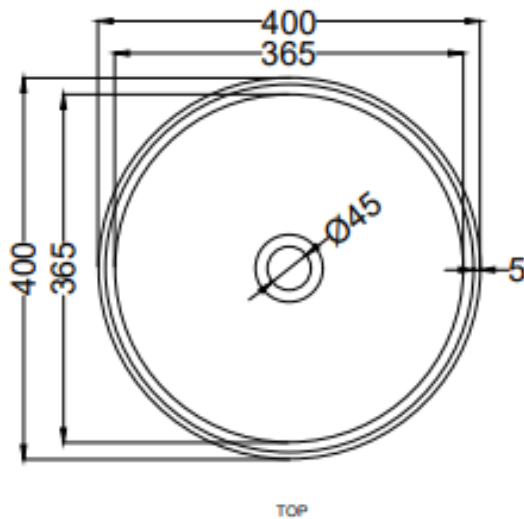

Brand : CIELO, Italy  
 Name : SHUI COMFORT Washbowl  
 Item Code : SHCOLAT40/AR  
 Designer : P. d' Arrigo  
 Color / Finish: Arenaria  
 Dimensions : Overall (LxWxH in cm)  
 Ø40 x 12.5cm

Product info:

- On-top washbasin
- without overflow
- enameled on all sides and available in different finishes

Add-ons:

- 1 x PIL01/AR click clack drain

Flushing of pipe must be done before fittings are installed. Failure to do so voids the warranty.