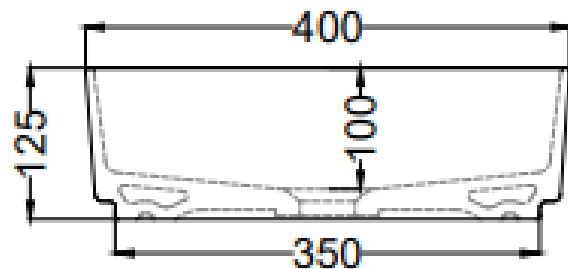

Flushing of pipe must be done before fittings are installed. Failure to do so voids the warranty.

Follow cleaning instructions and avoid using any harmful chemicals.

All information is for reference only. Installation shall always be based on the specs provided with actual delivered items.

For more info, visit www.kuysen.com