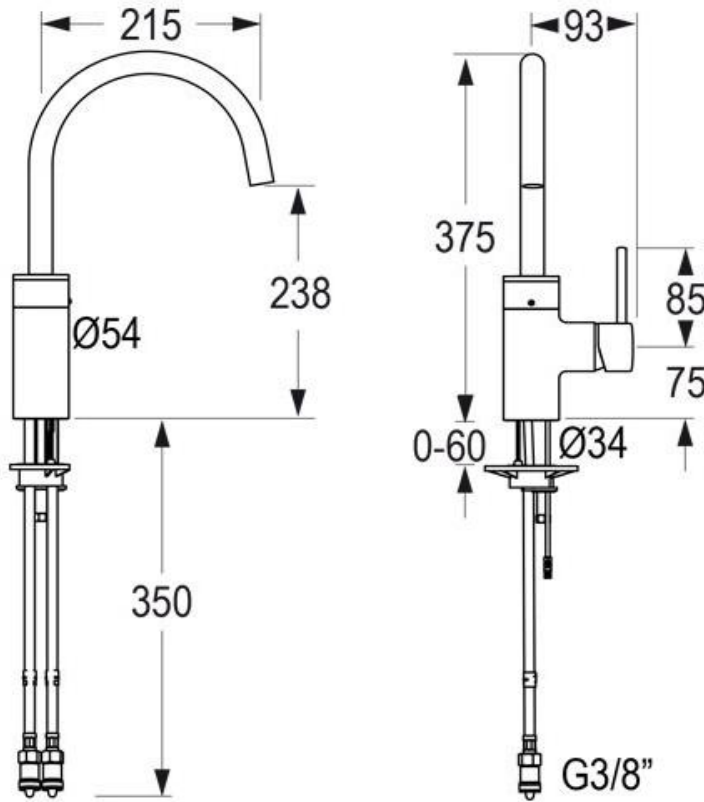

SPECIFICATION SHEET - sanitary faucets

BRAND:	CONTI	Product Photo:
ORIGIN:	Switzerland	
SERIES:	HYBRID	
PRODUCT DESCRIPTION:	H10 high riser infra-red sensor kitchen mixer, with: single lever mixer with 3/8" connections AC230V / 6V operated	
MODEL No.	131.810.11IQ	
FINISH/COLOUR:	Chrome plated	
DIMENSIONS:	375mm height 215mm spout projection	
OPTIONAL MATCHING PARTS:	Angle valve with filter 1/2" x 3/8" x2	

Technical Informations:

REMINDER:	Pipe flushing must be done before faucets are installed. Failure to do so voids the warranty. Do not use cleaners containing abrasive cleansers, ammonia, bleach, acids, waxes, alcohol, solvents or other products not recommended for chrome. All information is for reference only, installation shall always be based on the actual product delivered.