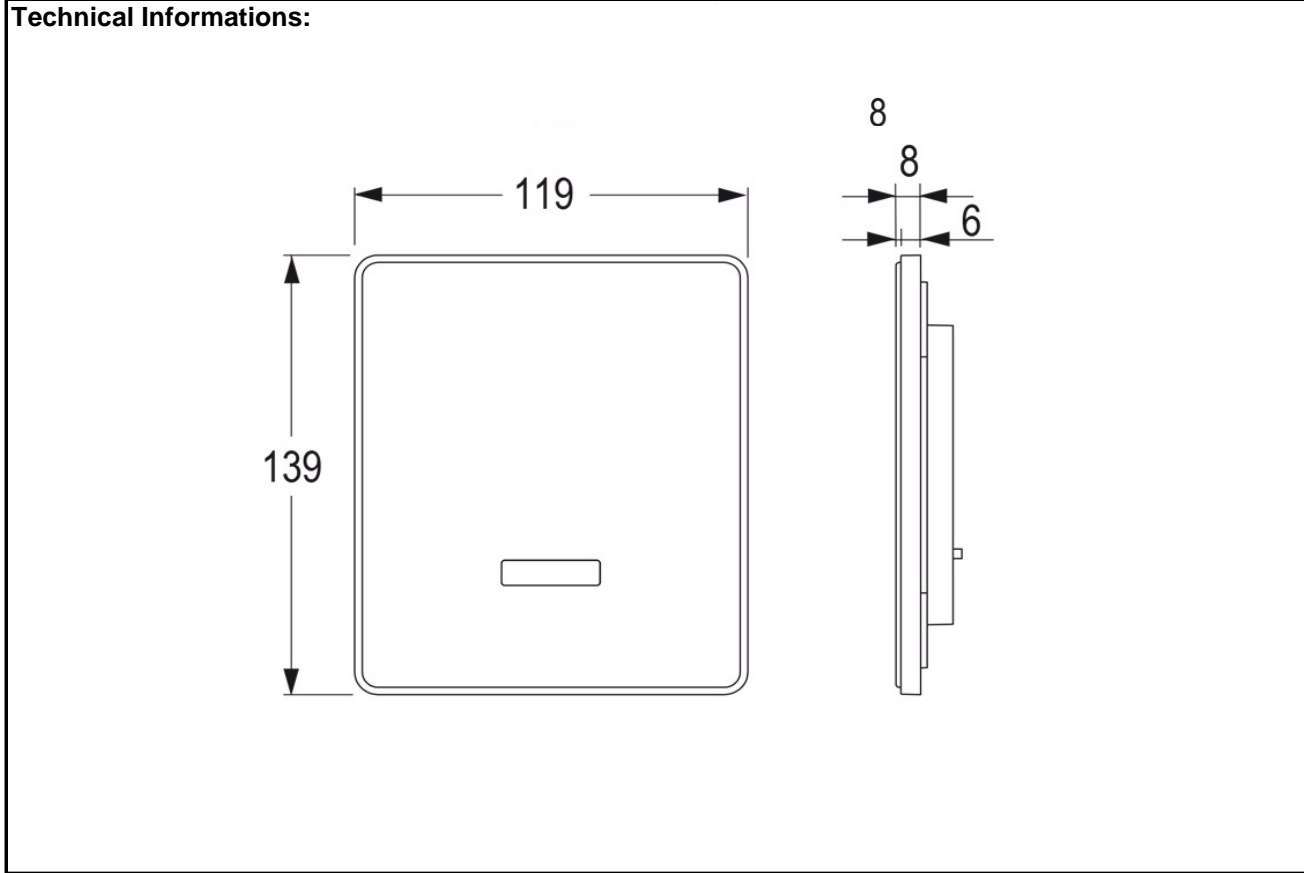

SPECIFICATION SHEET - sanitary faucets

BRAND:	CONTI 	Product Photo: 
ORIGIN:	Switzerland	
SERIES:	ULTRA	
PRODUCT DESCRIPTION:	U18 Finish set for built in infra-red sensor urinal flush valve, with: battery operated 6V Lithium CRP2 black glass front plate	
MODEL No.	260.000.71	
FINISH/COLOUR:	Chrome / Black glass	
DIMENSIONS:		
OPTIONAL MATCHING PARTS:	Matching installation kit 220.022.00	