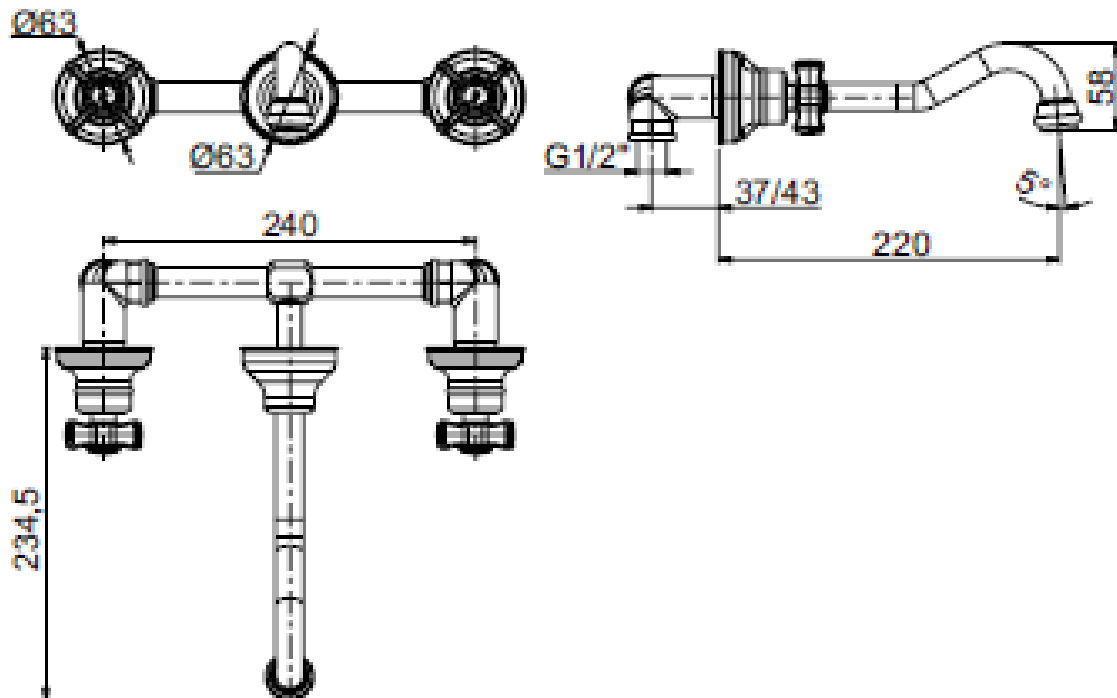

SPECIFICATION SHEET - fittings

BRAND:		Product Photo:
ORIGIN:	Italy	
SERIES:	MUSA	
PRODUCT DESCRIPTION:	3-hole 2-handle wall-mounted basin mixer	
MODEL No.	23034.00	
FINISH/COLOUR:	Chrome-plated	
DIMENSIONS:	234.5mm length 220mm spout projection	
OPTIONAL MATCHING PARTS:	1x basin waste strainer or pop-up 1x basin waste trap	

Technical Informations:

REMINDER:	Pipe flushing must be done before faucets are installed. Failure to do so voids the warranty.
	Do not use cleaners containing abrasive cleansers, ammonia, bleach, acids, waxes, alcohol, solvents or other products not recommended for chrome.
	All information is for reference only, installation shall always be based on the actual product delivered.