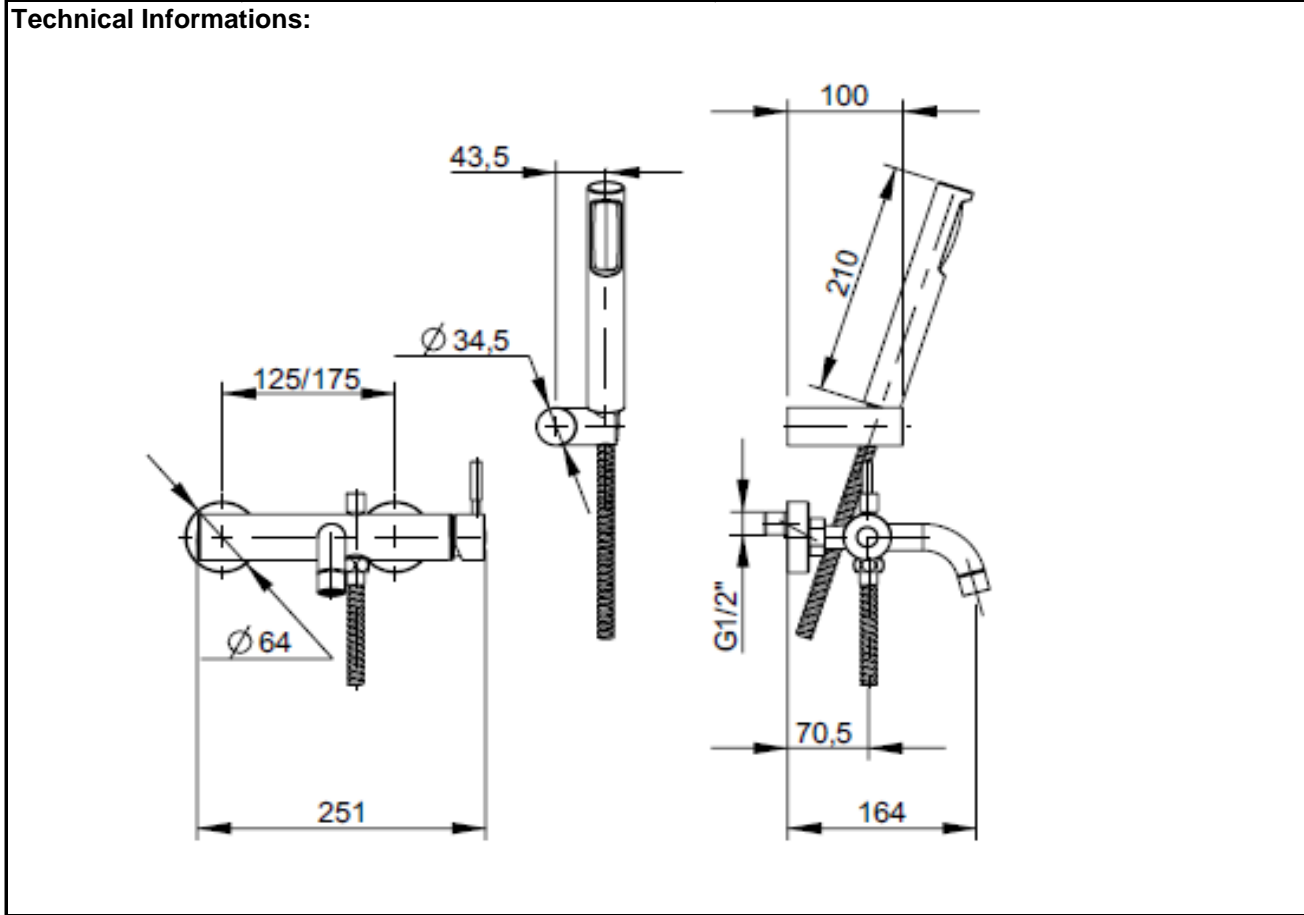

SPECIFICATION SHEET - fittings

BRAND:	F.lli Frattini	Product Photo:
ORIGIN:	Italy	
SERIES:	GINGO	
PRODUCT DESCRIPTION:	Exposed single lever bath/shower mixer with handshower set	
MODEL No.	45002.00	
FINISH/COLOUR:	Chrome plated	
DIMENSIONS:	164mm spout projection	
OPTIONAL MATCHING PARTS:		