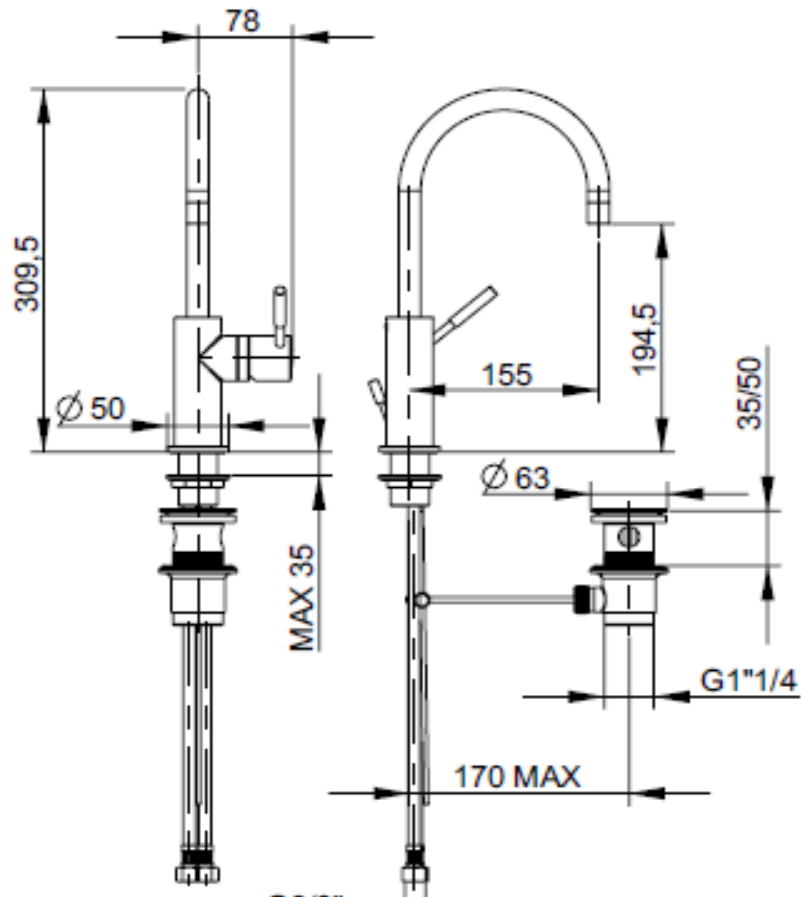

SPECIFICATION SHEET - fittings

BRAND:		Product Photo:
ORIGIN:	Italy	
SERIES:	GINGO	
PRODUCT DESCRIPTION:	Single lever Basin mixer with high spout, with 1" pop-up waste	
MODEL No.	45051.00	
FINISH/COLOUR:	Chrome plated	
DIMENSIONS:	309.5mm height 155mm spout projection	
OPTIONAL MATCHING PARTS:	2x angle valve 1/2"x3/8" (no nuts) 1x basin trap	

Technical Informations:

REMINDER:	Pipe flushing must be done before faucets are installed. Failure to do so voids the warranty. Do not use cleaners containing abrasive cleansers, ammonia, bleach, acids, waxes, alcohol, solvents or other products not recommended for chrome. All information is for reference only, installation shall always be based on the actual product delivered.