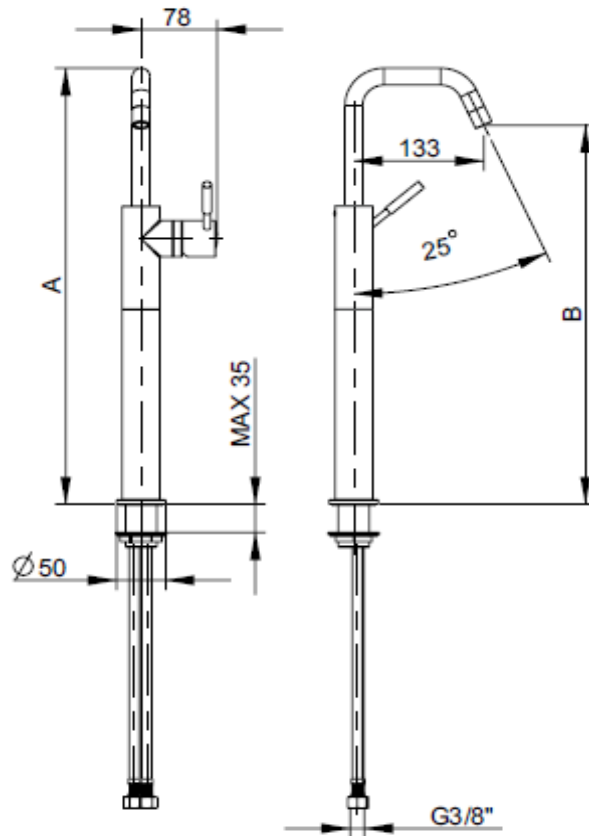

SPECIFICATION SHEET - fittings

BRAND:		Product Photo:
ORIGIN:	Italy	
SERIES:	GINGO	
PRODUCT DESCRIPTION:	Single lever basin mixer for washbowl without pop-up waste	
MODEL No.	45062.00	
FINISH/COLOUR:	Chrome plated	
DIMENSIONS:	465mm height 133mm spout projection	
OPTIONAL MATCHING PARTS:	2x angle valve 1/2"x3/8" (no nuts) 1x basin waste strainer or pop-up 1x basin waste trap 1 1/4"	

Technical Informations:

REMINDER:	Pipe flushing must be done before faucets are installed. Failure to do so voids the warranty. Do not use cleaners containing abrasive cleansers, ammonia, bleach, acids, waxes, alcohol, solvents or other products not recommended for chrome. All information is for reference only, installation shall always be based on the actual product delivered.