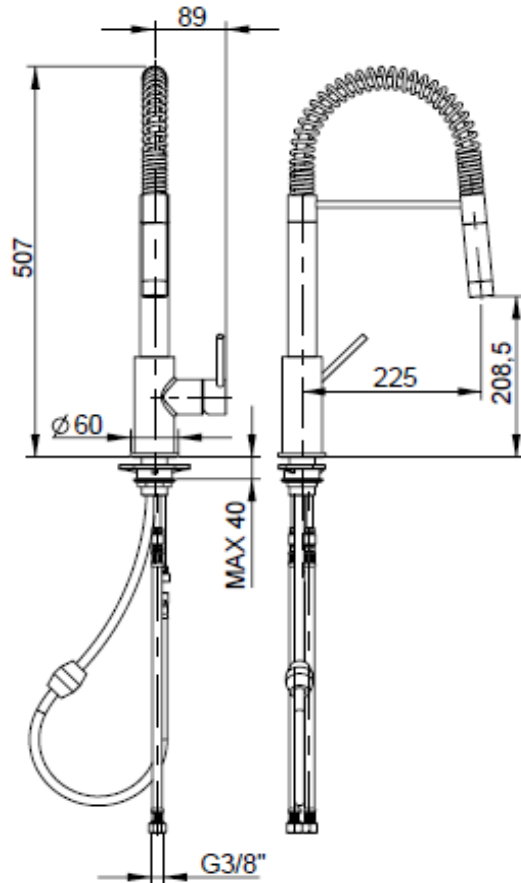

SPECIFICATION SHEET - fittings

BRAND:		Product Photo:
ORIGIN:	Italy	
SERIES:	GINGO	
PRODUCT DESCRIPTION:	Single lever semi-professional sink mixer with pull-out spout	
MODEL No.	45171.00	
FINISH/COLOUR:	Chrome plated	
DIMENSIONS:	507mm height 225mm spout projection	
OPTIONAL MATCHING PARTS:	2x angle valve 1/2"x3/8" (no nuts)	

Technical Informations:

REMINDER:	Pipe flushing must be done before faucets are installed. Failure to do so voids the warranty. Do not use cleaners containing abrasive cleansers, ammonia, bleach, acids, waxes, alcohol, solvents or other products not recommended for chrome. All information is for reference only, installation shall always be based on the actual product delivered.