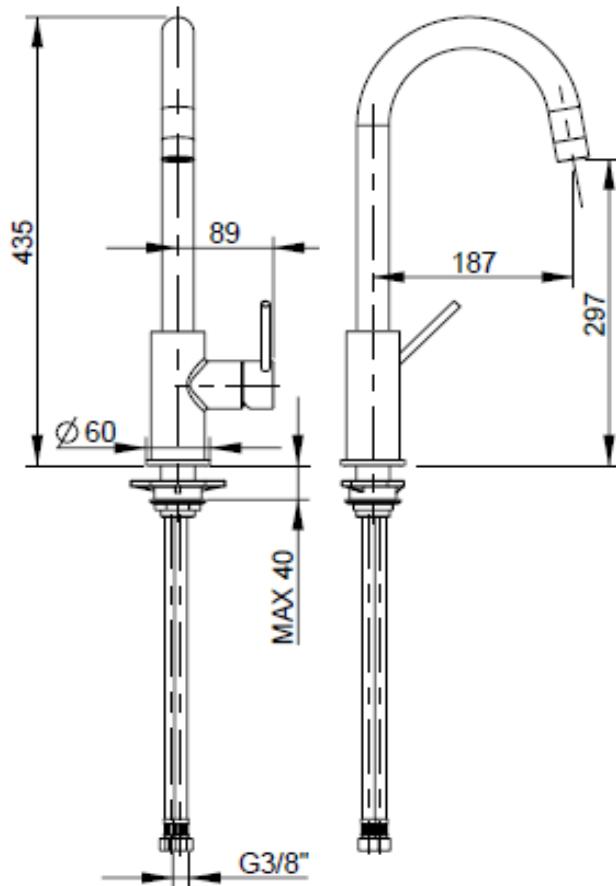

SPECIFICATION SHEET - fittings

BRAND:		Product Photo:
ORIGIN:	Italy	
SERIES:	GINGO	
PRODUCT DESCRIPTION:	Single lever sink mixer with C-swivel spout	
MODEL No.	45175.00	
FINISH/COLOUR:	Chrome plated	
DIMENSIONS:	435mm height 187mm spout projection	
OPTIONAL MATCHING PARTS:	2x angle valve 1/2"x3/8" (no nuts)	

Technical Informations:

REMINDER:	Pipe flushing must be done before faucets are installed. Failure to do so voids the warranty. Do not use cleaners containing abrasive cleansers, ammonia, bleach, acids, waxes, alcohol, solvents or other products not recommended for chrome. All information is for reference only, installation shall always be based on the actual product delivered.