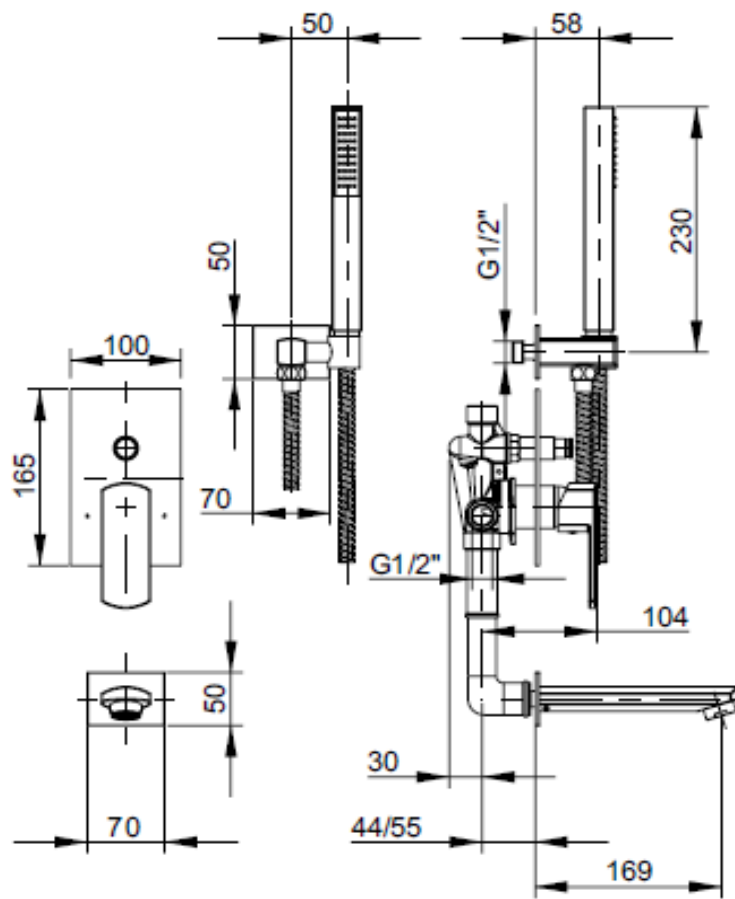

Technical Informations:

REMINDER:	Pipe flushing must be done before faucets are installed. Failure to do so voids the warranty.
	Do not use cleaners containing abrasive cleansers, ammonia, bleach, acids, waxes, alcohol, solvents or other products not recommended for chrome.
	All information is for reference only, installation shall always be based on the actual product delivered.