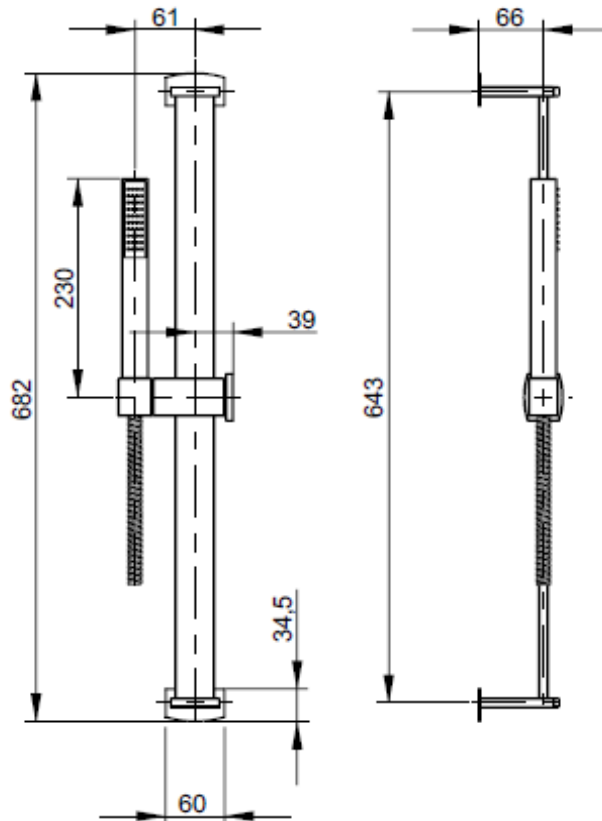

SPECIFICATION SHEET - fittings

BRAND:		Product Photo:
ORIGIN:	Italy	
SERIES:	MODUS	
PRODUCT DESCRIPTION:	Shower sliding bar set with handshower and flexible hose	
MODEL No.	52617.00	
FINISH/COLOUR:	Chrome plated	
DIMENSIONS:	682mm H	
OPTIONAL MATCHING PARTS:		

Technical Informations:

REMINDER:	Pipe flushing must be done before faucets are installed. Failure to do so voids the warranty. Do not use cleaners containing abrasive cleansers, ammonia, bleach, acids, waxes, alcohol, solvents or other products not recommended for chrome. All information is for reference only, installation shall always be based on the actual product delivered.