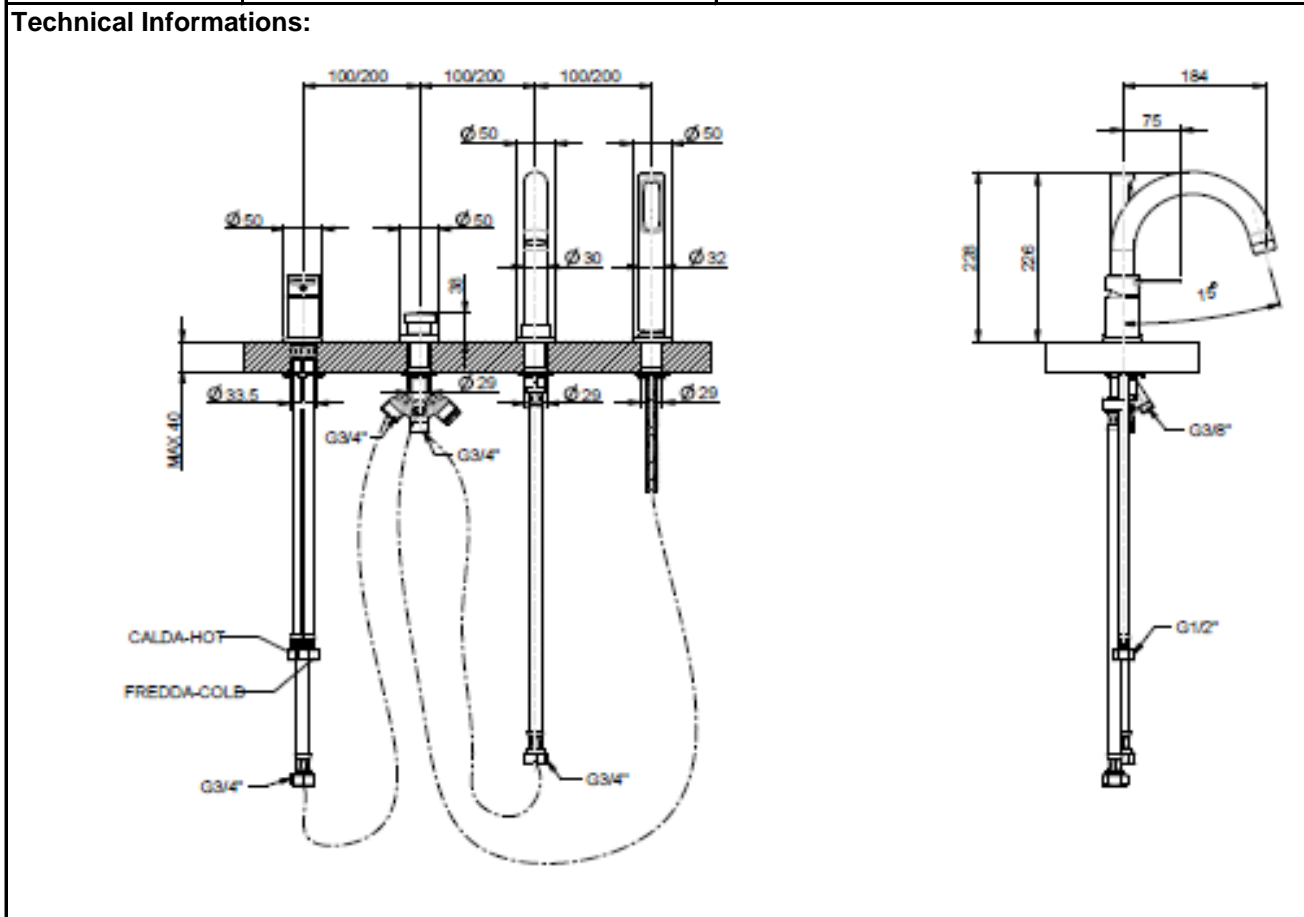

## SPECIFICATION SHEET - fittings

<b>BRAND:</b>	<b>RUBINETTERIE F.lli Frattini</b>
<b>ORIGIN:</b>	Italy
<b>SERIES:</b>	<b>GAIA</b>
<b>PRODUCT DESCRIPTION:</b>	4-hole deck mount single lever bathtub mixer with extractable handshower set
<b>MODEL No.</b>	55029.00
<b>FINISH/COLOUR:</b>	Chrome plated
<b>DIMENSIONS:</b>	228mm height 184mm spout projection
<b>OPTIONAL MATCHING PARTS:</b>	