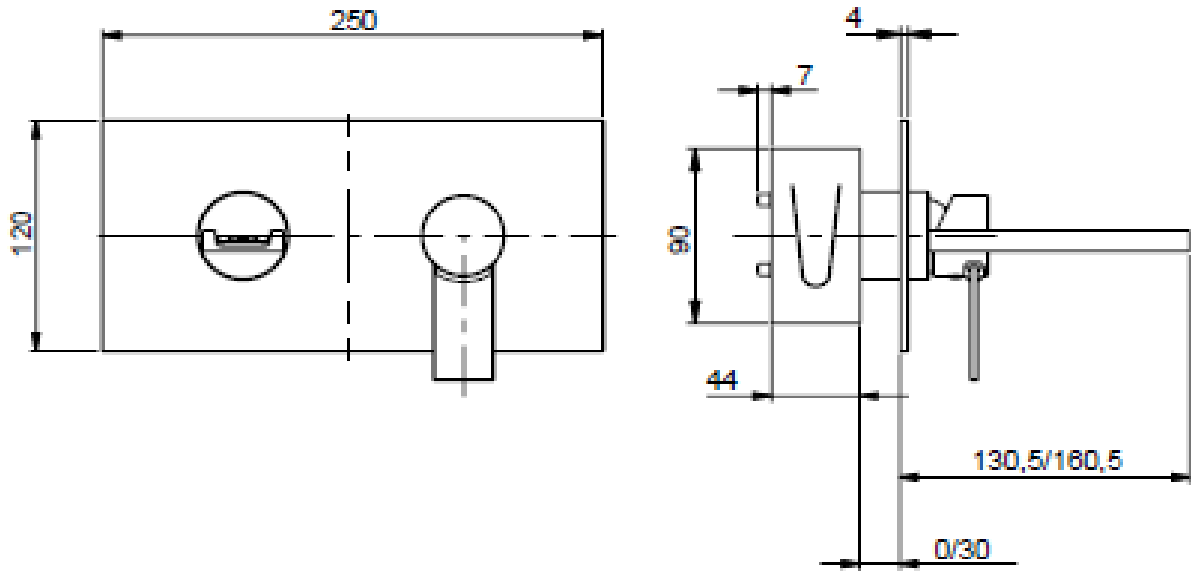

SPECIFICATION SHEET - fittings

BRAND:		Product Photo:
ORIGIN:	Italy	
SERIES:	GAIA	
PRODUCT DESCRIPTION:	Wall mounted single lever basin mixer with cascade spout	
MODEL No.	55033.00	
FINISH/COLOUR:	Chrome plated	
DIMENSIONS:		
OPTIONAL MATCHING PARTS:	1x basin waste strainer or pop-up	

Technical Informations:

REMINDER:	Pipe flushing must be done before faucets are installed. Failure to do so voids the warranty. Do not use cleaners containing abrasive cleansers, ammonia, bleach, acids, waxes, alcohol, solvents or other products not recommended for chrome. All information is for reference only, installation shall always be based on the actual product delivered.