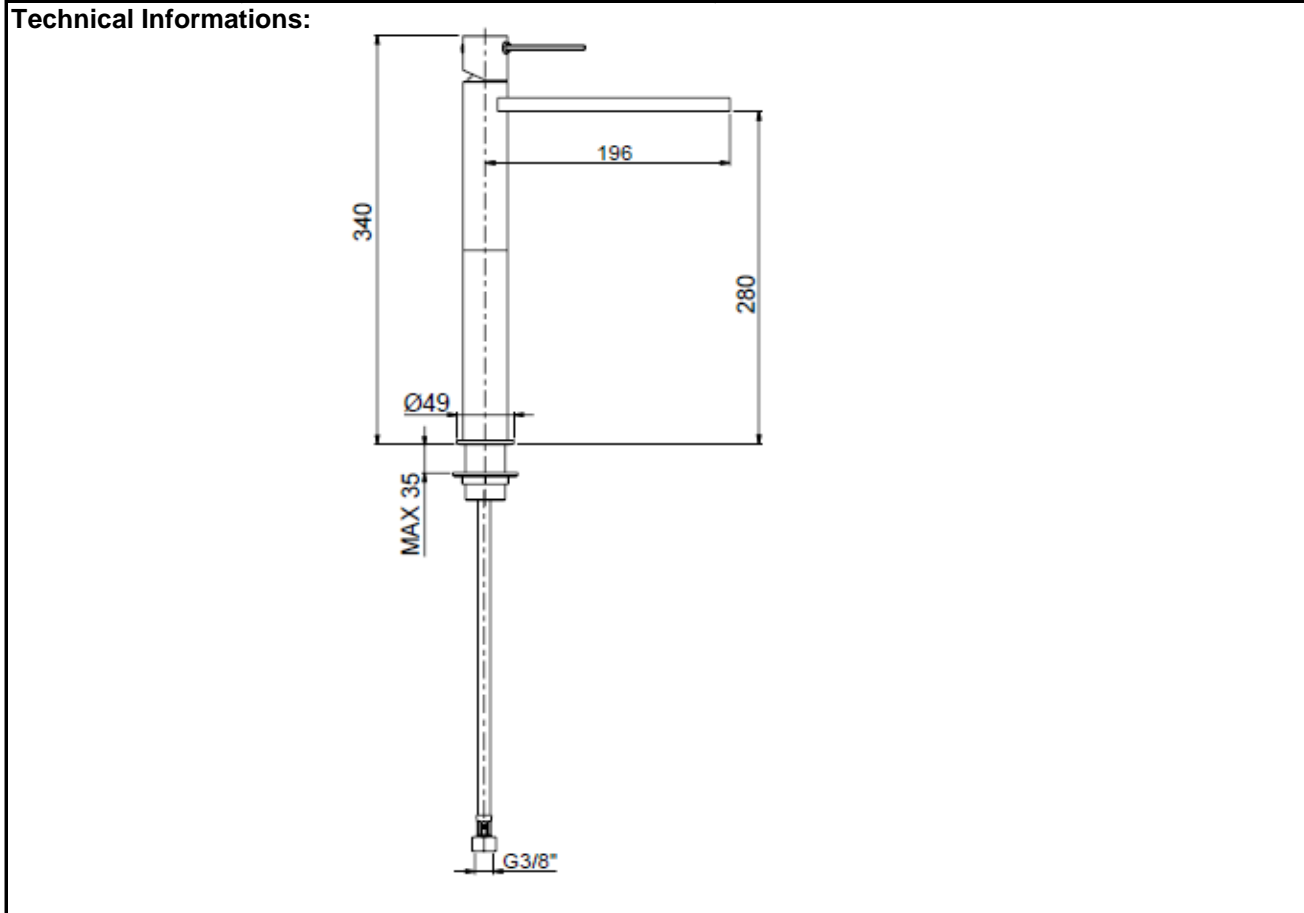

SPECIFICATION SHEET - fittings

BRAND:		Product Photo: 
ORIGIN:	Italy	
SERIES:	GAIA	
PRODUCT DESCRIPTION:	Single lever basin mixer for washbowl, cascade spout, without pop-up waste	
MODEL No.	55063.00	
FINISH/COLOUR:	Chrome plated	
DIMENSIONS:	340mm H 196mm spout projection	
OPTIONAL MATCHING PARTS:	2x angle valve 1/2"x3/8" (no nuts) 1x basin waste trap 1 1/4" 1x basin waste strainer or pop-up	