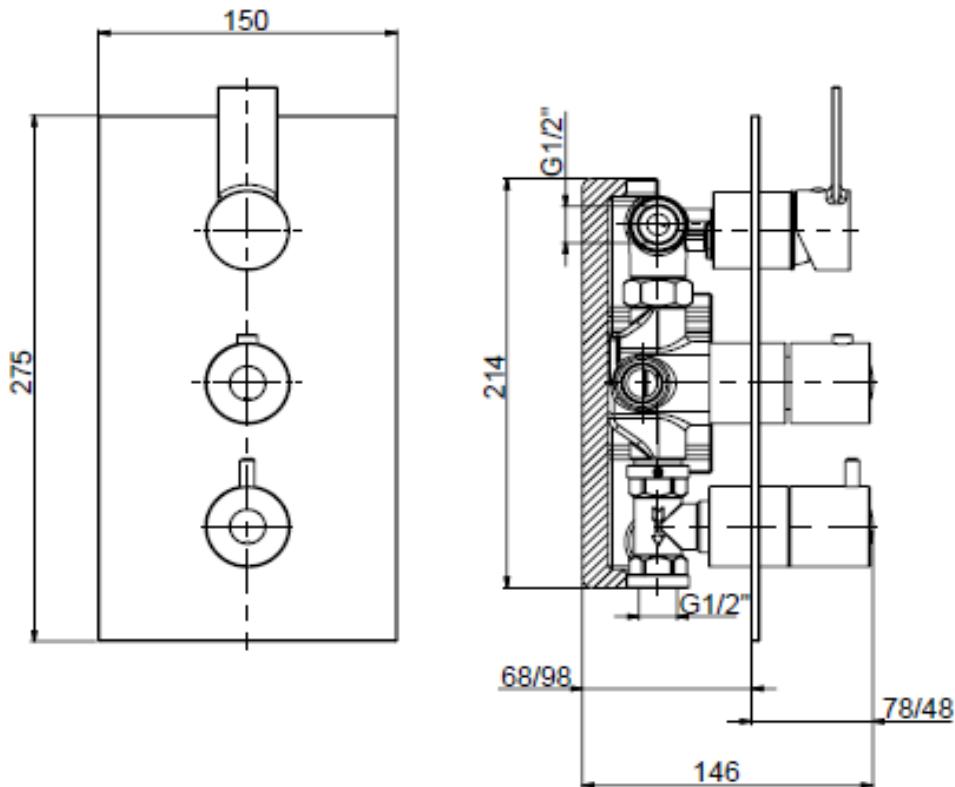

SPECIFICATION SHEET - fittings

BRAND:		Product Photo:
ORIGIN:	Italy	
SERIES:	GAIA	
PRODUCT DESCRIPTION:	Built-in thermostatic mixer with 3-way diverter, to control 55607.00 and spout or handshower	
MODEL No.	55631.00	
FINISH/COLOUR:	Chrome plated	
DIMENSIONS:		
OPTIONAL MATCHING PARTS:		

Technical Informations:

REMINDER:	Pipe flushing must be done before faucets are installed. Failure to do so voids the warranty. Do not use cleaners containing abrasive cleansers, ammonia, bleach, acids, waxes, alcohol, solvents or other products not recommended for chrome. All information is for reference only, installation shall always be based on the actual product delivered.