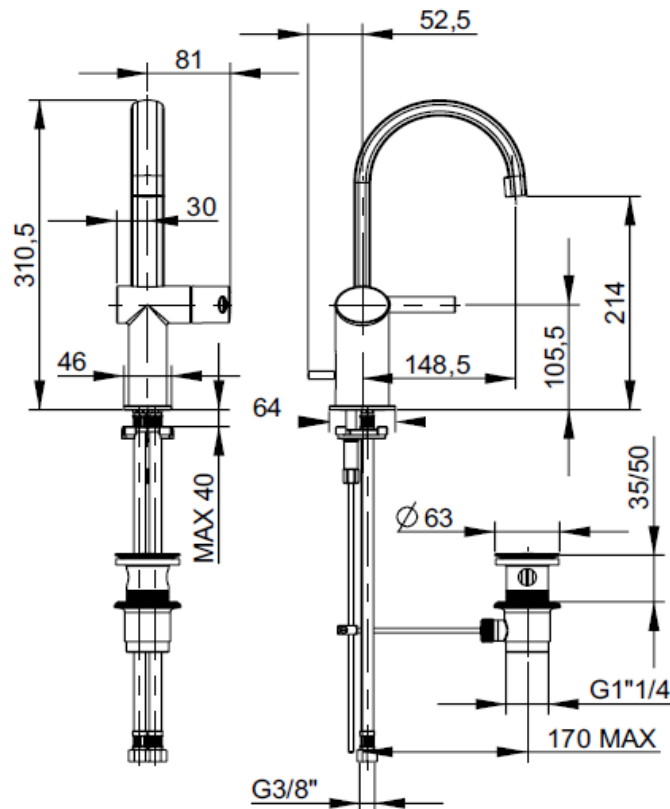

SPECIFICATION SHEET - fittings

BRAND:		Product Photo:
ORIGIN:	Italy	
SERIES:	BRERA	
PRODUCT DESCRIPTION:	Single lever high spout Basin mixer with pop-up waste 1¼"	
MODEL No.	59052.00	
FINISH/COLOUR:	Chrome plated	
DIMENSIONS:	310.5mm height 148.5mm spout projection	
OPTIONAL MATCHING PARTS:	2x angle valve 1/2"x3/8" (no nuts) 1x basin waste trap 1¼"	

Technical Informations:

REMINDER:	Pipe flushing must be done before faucets are installed. Failure to do so voids the warranty. Do not use cleaners containing abrasive cleansers, ammonia, bleach, acids, waxes, alcohol, solvents or other products not recommended for chrome. All information is for reference only, installation shall always be based on the actual product delivered.