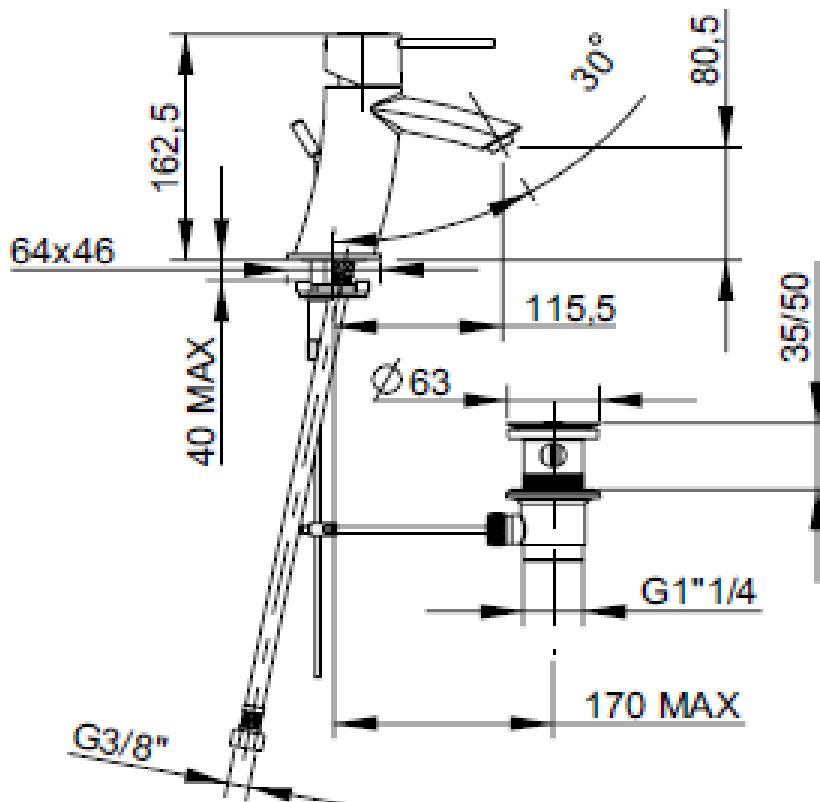

SPECIFICATION SHEET - sanitary faucets

BRAND:		Product Photo:
ORIGIN:	Italy	
SERIES:	BRERA	
PRODUCT DESCRIPTION:	Single lever Basin mixer with pop-up waste 1¼"	
MODEL No.	59054.00	
FINISH/COLOUR:	Chrome plated	
DIMENSIONS:	162.5mm H 115.5mm spout projection	
OPTIONAL MATCHING PARTS:	2x angle valve 1/2"x3/8" (no nuts) 1x basin water trap	

Technical Informations:

REMINDER:	Pipe flushing must be done before faucets are installed. Failure to do so voids the warranty. Do not use cleaners containing abrasive cleansers, ammonia, bleach, acids, waxes, alcohol, solvents or other products not recommended for chrome. All information is for reference only, installation shall always be based on the actual product delivered.