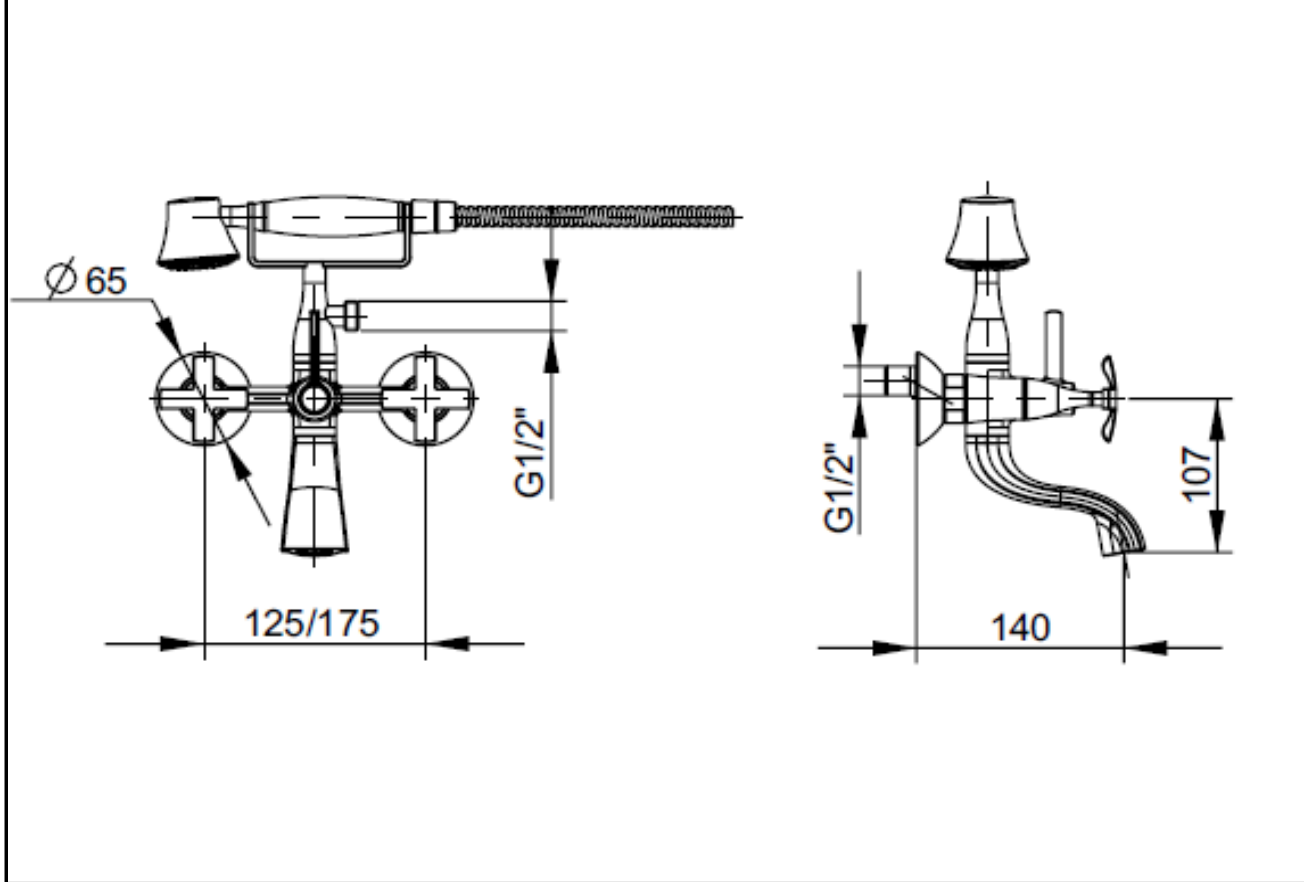

SPECIFICATION SHEET - fittings

BRAND:		Product Photo:
ORIGIN:	Italy	
SERIES:	LUCREZIA	
PRODUCT DESCRIPTION:	Exposed 2-handles bath/shower mixer with handshower set	
MODEL No.	62002.00	
FINISH/COLOUR:	Chrome plated	
DIMENSIONS:	140mm spout projection	
OPTIONAL MATCHING PARTS:		

Technical Informations:

REMINDER:	Pipe flushing must be done before faucets are installed. Failure to do so voids the warranty. Do not use cleaners containing abrasive cleansers, ammonia, bleach, acids, waxes, alcohol, solvents or other products not recommended for chrome. All information is for reference only, installation shall always be based on the actual product delivered.