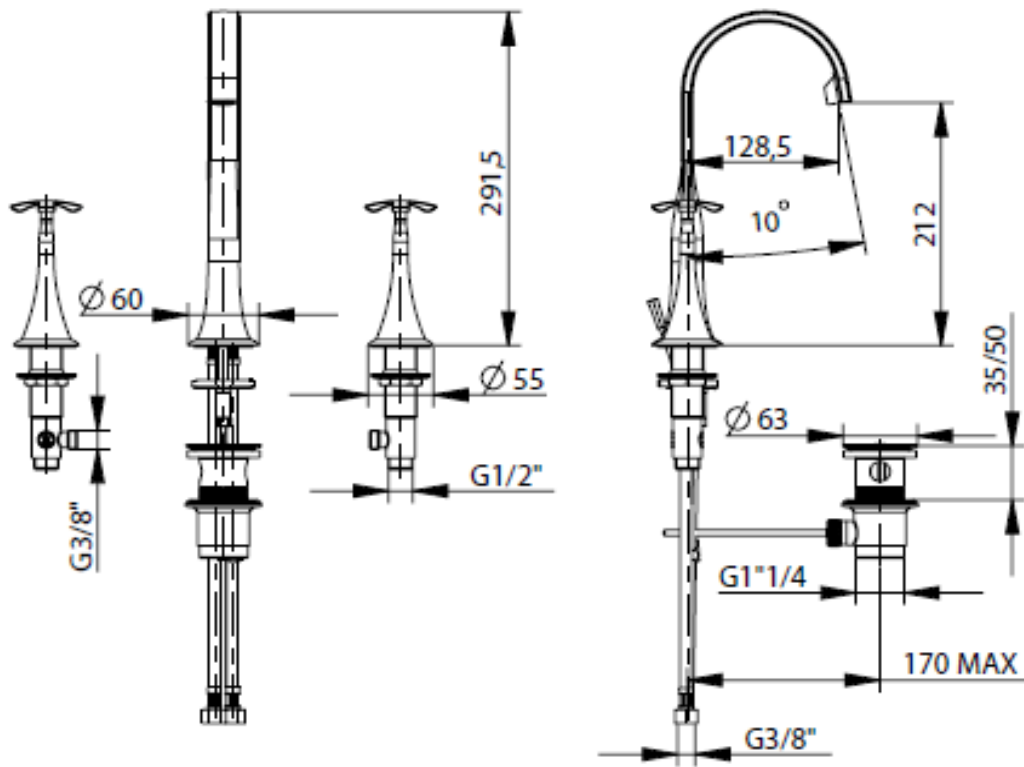

REMINDER:	Pipe flushing must be done before faucets are installed. Failure to do so voids the warranty. Do not use cleaners containing abrasive cleansers, ammonia, bleach, acids, waxes, alcohol, solvents or other products not recommended for chrome. All information is for reference only, installation shall always be based on the actual product delivered.