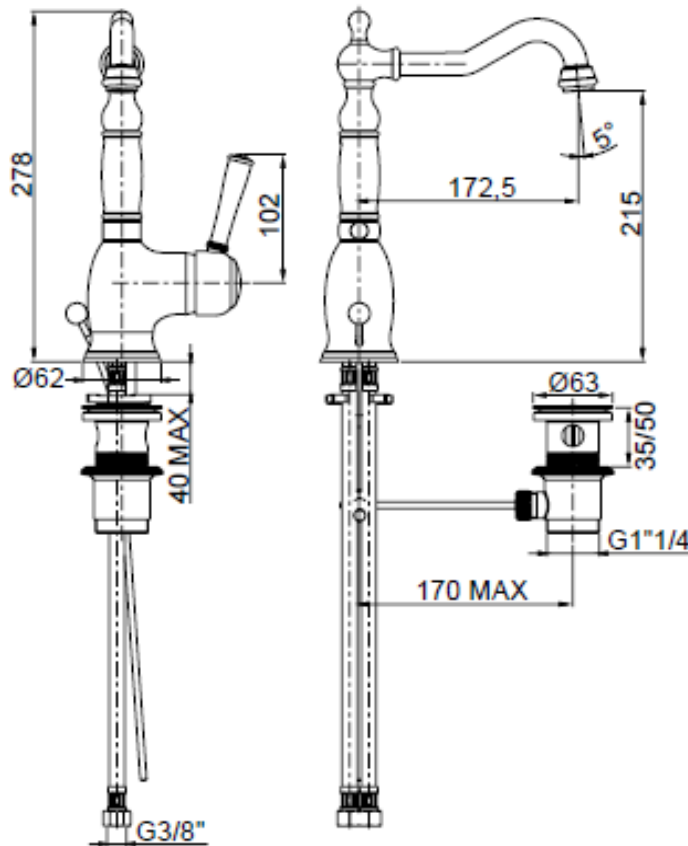

SPECIFICATION SHEET - fittings

BRAND:		Product Photo:
ORIGIN:	Italy	
SERIES:	MORGAN PRESTIGE	
PRODUCT DESCRIPTION:	Single lever basin mixer, tall spout with 1 1/4" pop-up waste	
MODEL No.	63864.00 / 63864.20	
FINISH/COLOUR:	Chrome-plated / Chrome-Gold	
DIMENSIONS:	278mm height 172.5mm spout projection	
OPTIONAL MATCHING PARTS:	2x angle valve 1/2"x3/8" (no nuts) 1x basin waste trap	

Technical Informations:

REMINDER:	Pipe flushing must be done before faucets are installed. Failure to do so voids the warranty.
	Do not use cleaners containing abrasive cleansers, ammonia, bleach, acids, waxes, alcohol, solvents or other products not recommended for chrome.
	All information is for reference only, installation shall always be based on the actual product delivered.