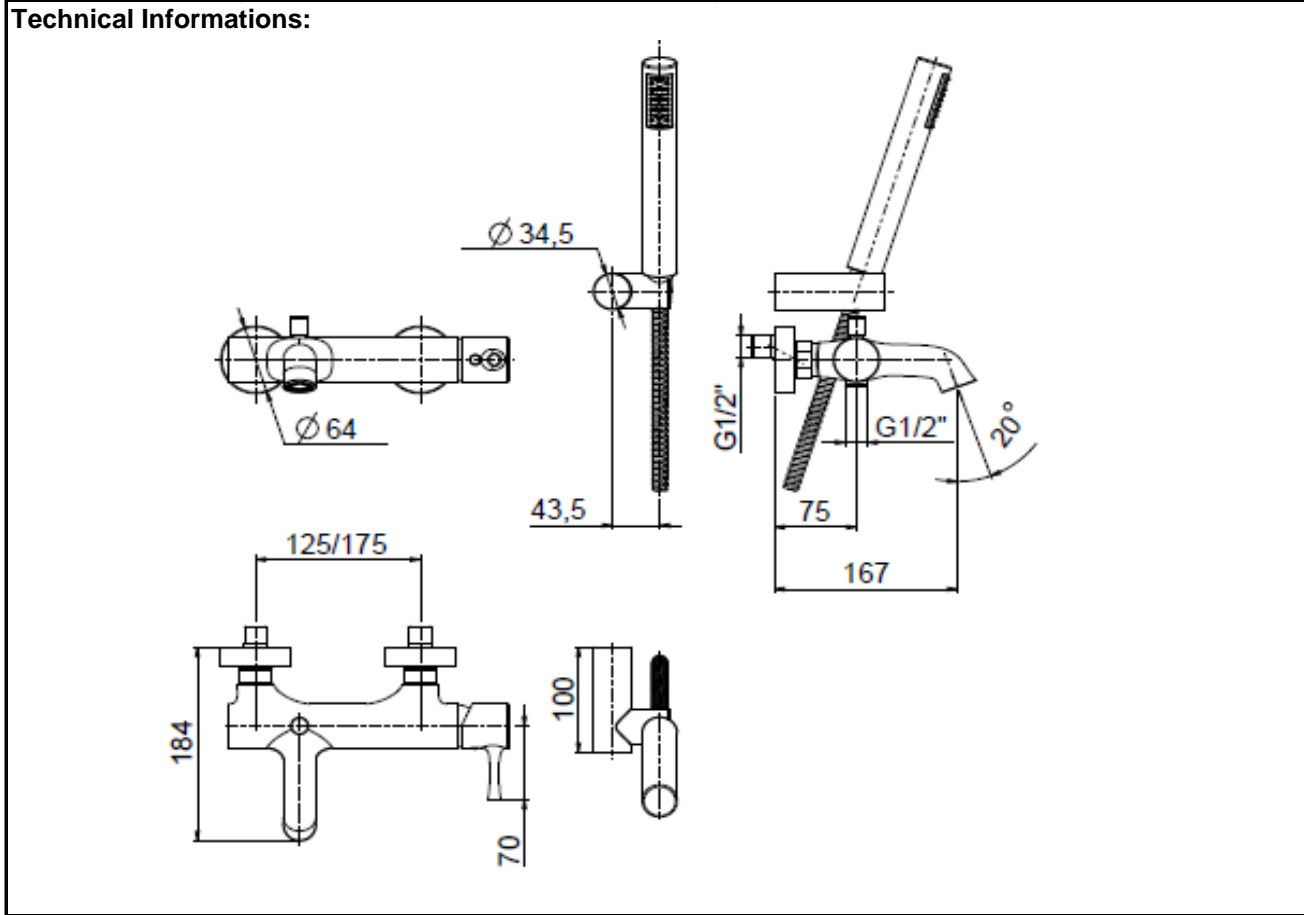

SPECIFICATION SHEET - fittings

BRAND:		Product Photo:
ORIGIN:	Italy	
SERIES:	PIBIGI VANITY by FRATTINI	
PRODUCT DESCRIPTION:	Exposed single lever bath/shower mixer with diverter and handshower set	
MODEL No.	72002.00	
FINISH/COLOUR:	Chrome plated	
DIMENSIONS:	167mm spout projection	
OPTIONAL MATCHING PARTS:		