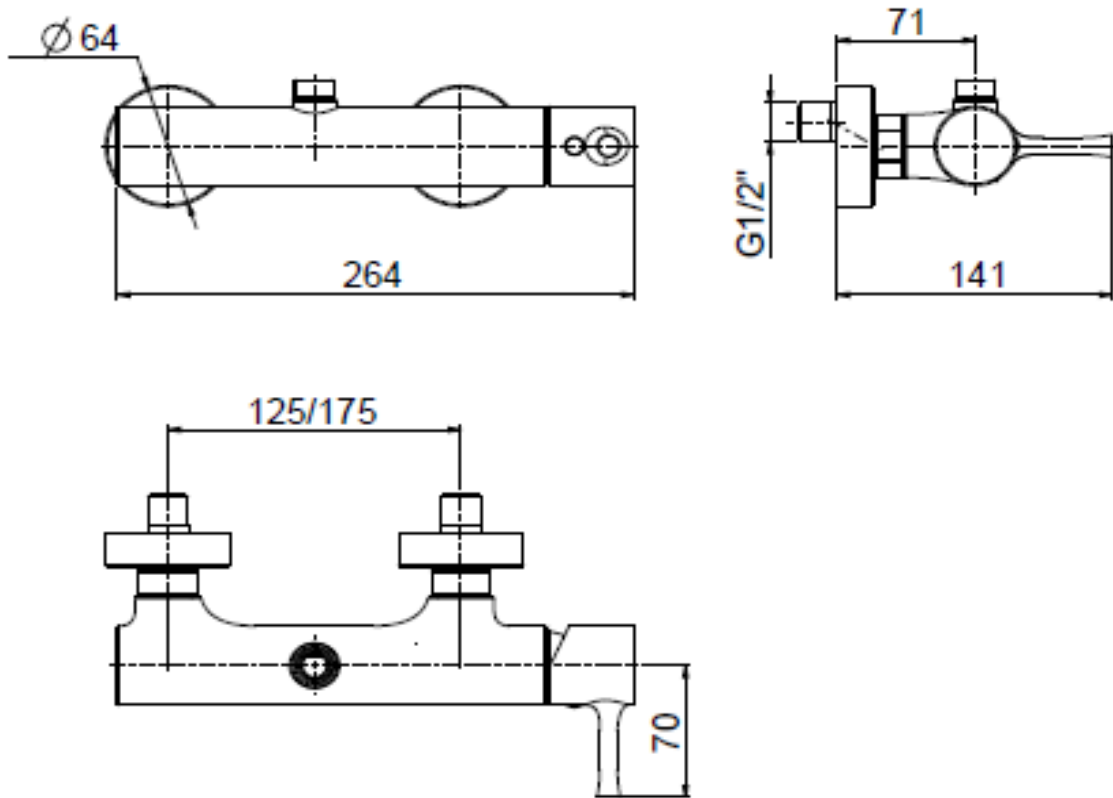

SPECIFICATION SHEET - fittings

BRAND:		Product Photo:
ORIGIN:	Italy	
SERIES:	PIBIGI VANITY by FRATTINI	
PRODUCT DESCRIPTION:	Exposed single lever shower mixer with upper connection 3/4" for shower pipe	
MODEL No.	72007.00	
FINISH/COLOUR:	Chrome plated	
DIMENSIONS:		
OPTIONAL MATCHING PARTS:	Shower set	

Technical Informations:

REMINDER:	Pipe flushing must be done before faucets are installed. Failure to do so voids the warranty. Do not use cleaners containing abrasive cleansers, ammonia, bleach, acids, waxes, alcohol, solvents or other products not recommended for chrome. All information is for reference only, installation shall always be based on the actual product delivered.