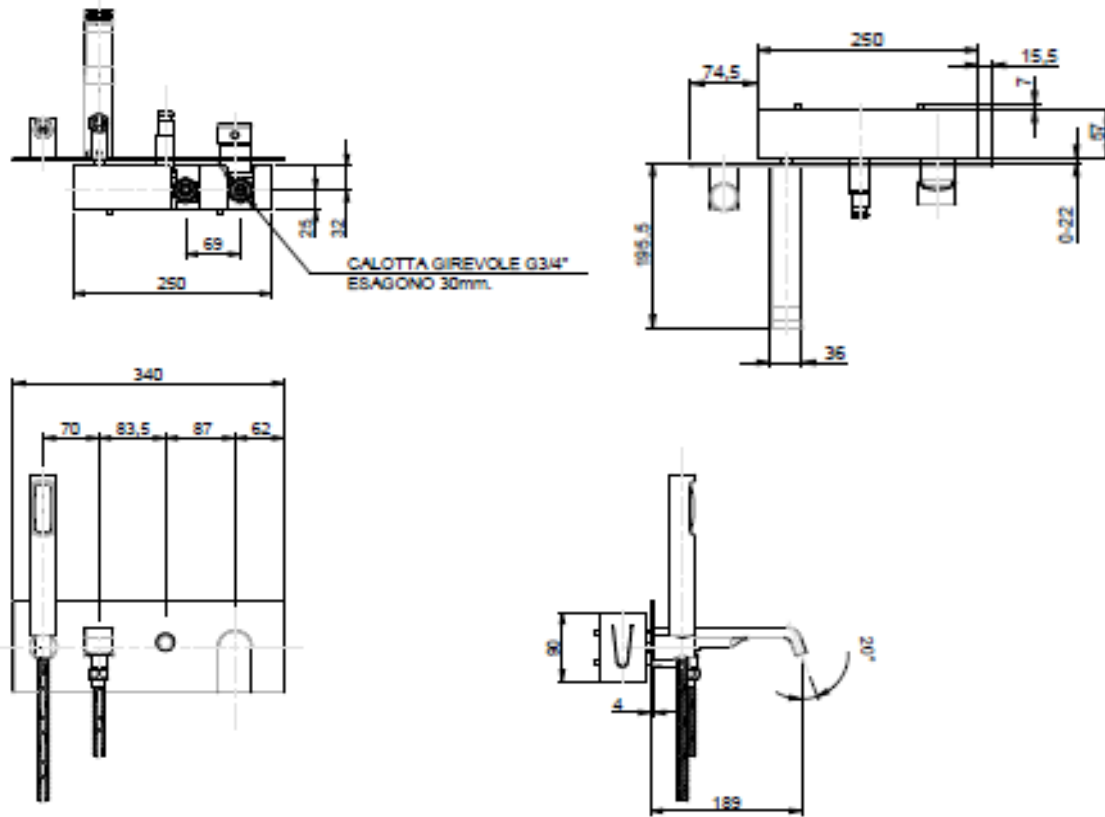

SPECIFICATION SHEET - fittings

BRAND:		Product Photo:
ORIGIN:	Italy	
SERIES:	TOLOMEO 00 (chrome)	
PRODUCT DESCRIPTION:	Built-in single lever bath/shower mixer with bath spout and handshower set	
MODEL No.	83003.00	
FINISH/COLOUR:	Chrome-plated	
DIMENSIONS:	340mm width, 195.5mm length 189mm spout projection	
OPTIONAL MATCHING PARTS:		

Technical Informations:

REMINDER:	Pipe flushing must be done before faucets are installed. Failure to do so voids the warranty. Do not use cleaners containing abrasive cleansers, ammonia, bleach, acids, waxes, alcohol, solvents or other products not recommended for chrome. All information is for reference only, installation shall always be based on the actual product delivered.