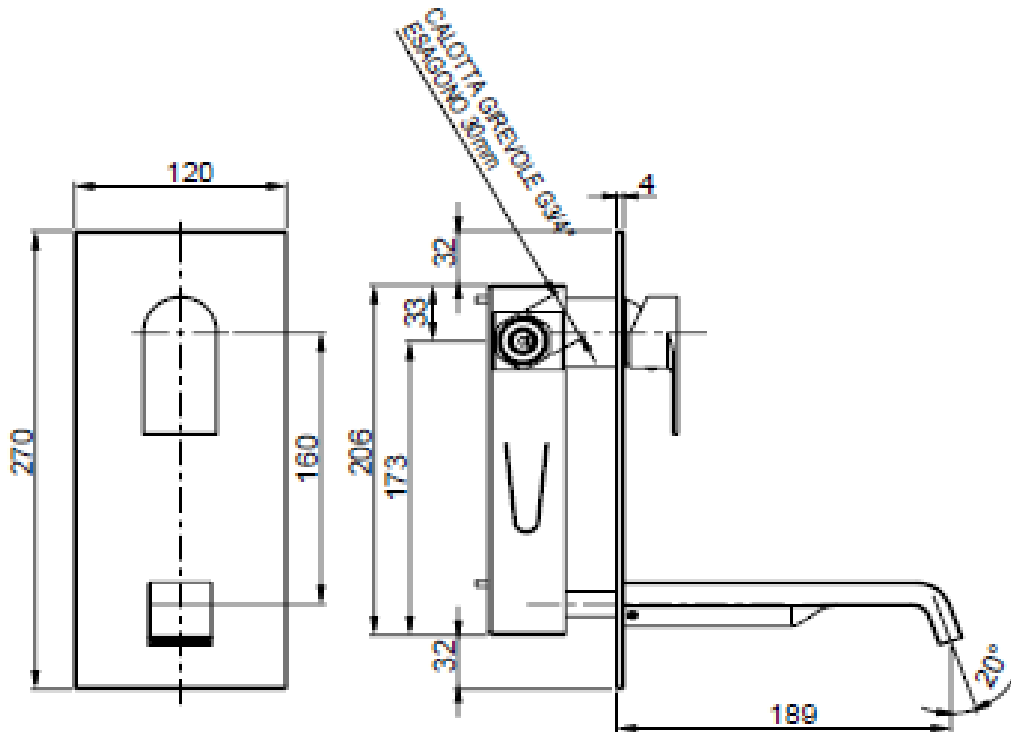

SPECIFICATION SHEET - fittings

BRAND:		Product Photo:
ORIGIN:	Italy	
SERIES:	TOLOMEO 00 (chrome)	
PRODUCT DESCRIPTION:	Wall mounted single lever basin mixer, Vertical	
MODEL No.	83035.00	
FINISH/COLOUR:	Chrome plated	
DIMENSIONS:	120mm width, 270mm height 189mm spout projection	
OPTIONAL MATCHING PARTS:	1x basin waste strainer or pop-up 1x basin waste trap	

Technical Informations:

REMINDER:	Pipe flushing must be done before faucets are installed. Failure to do so voids the warranty. Do not use cleaners containing abrasive cleansers, ammonia, bleach, acids, waxes, alcohol, solvents or other products not recommended for chrome. All information is for reference only, installation shall always be based on the actual product delivered.