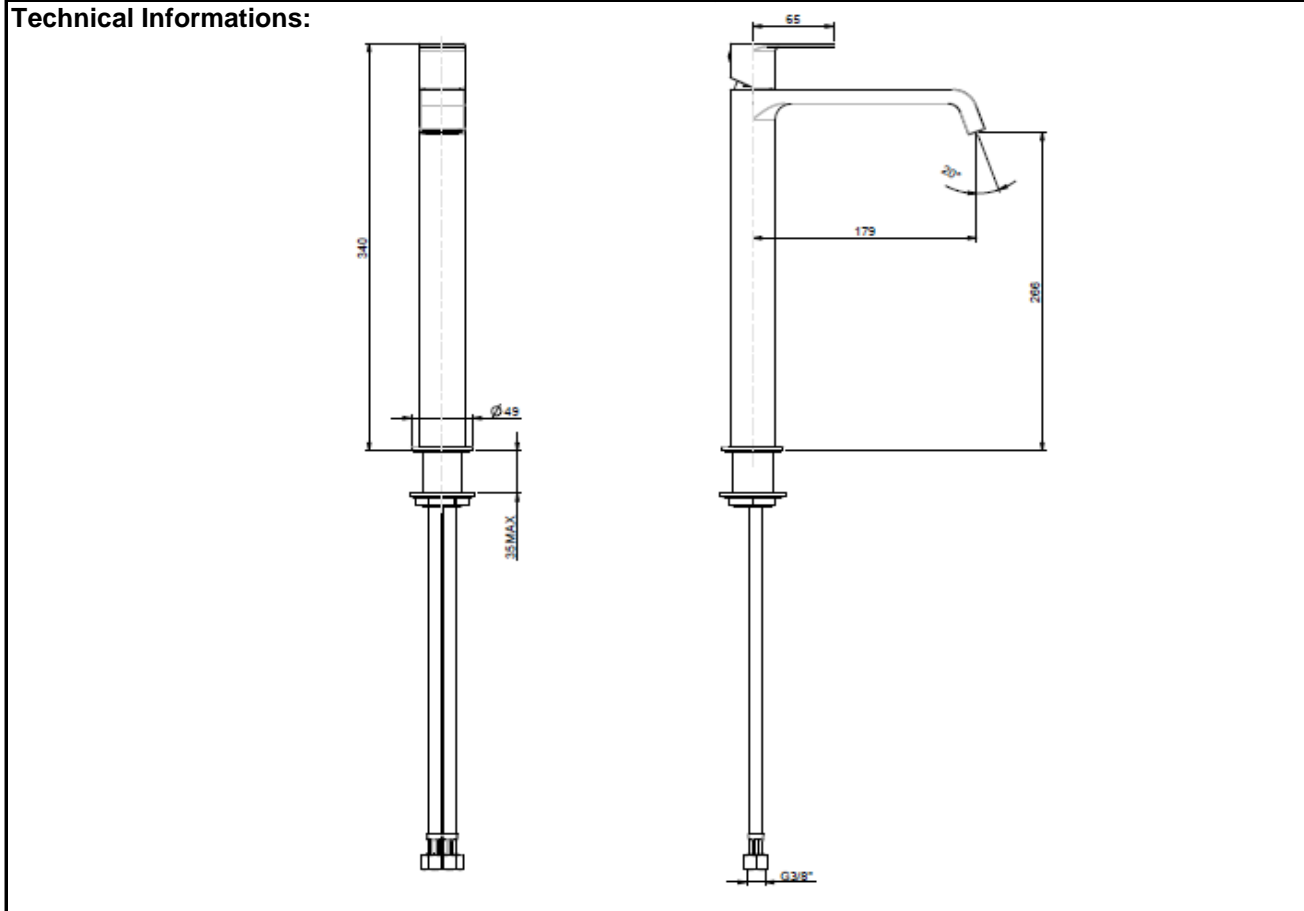

## SPECIFICATION SHEET - fittings

<b>BRAND:</b>	<b>RUBINETTERIE F.lli Frattini</b>	<b>Product Photo:</b> 
<b>ORIGIN:</b>	Italy	
<b>SERIES:</b>	<b>TOLOMEO 89 (chrome black)</b>	
<b>PRODUCT DESCRIPTION:</b>	Single lever basin mixer for washbowl	
<b>MODEL No.</b>	83065.89	
<b>FINISH/COLOUR:</b>	Chrome black	
<b>DIMENSIONS:</b>	340mm height 179mm spout projection	
<b>OPTIONAL MATCHING PARTS:</b>	2x angle valve 1/2"x3/8" (no nuts) 1x basin waste trap 1 1/4" 1x basin waste strainer or pop-up	